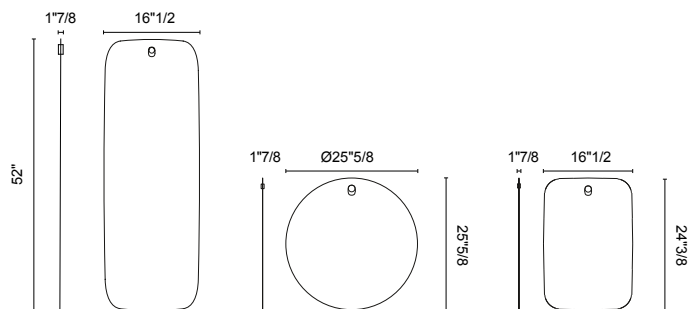

Les Brother

Design: Paolo Cappello

Description

Les Brother is a unique family of seven mirrors: two large, two medium, and three small. The large ones expand space, the small ones add charm, and the medium ones balance both. Each features a wooden detail on top, serving as a wall mount. Made in Italy.

Dimensions

- Size A: 16"1/2W x 1"7/8D x 52"H
- Size B: 16"1/2W x 1"7/8D x 24"3/8H
- Size C: Ø25"5/8 x 1"7/8D

Finishes and materials

Detail: Solid Wood.