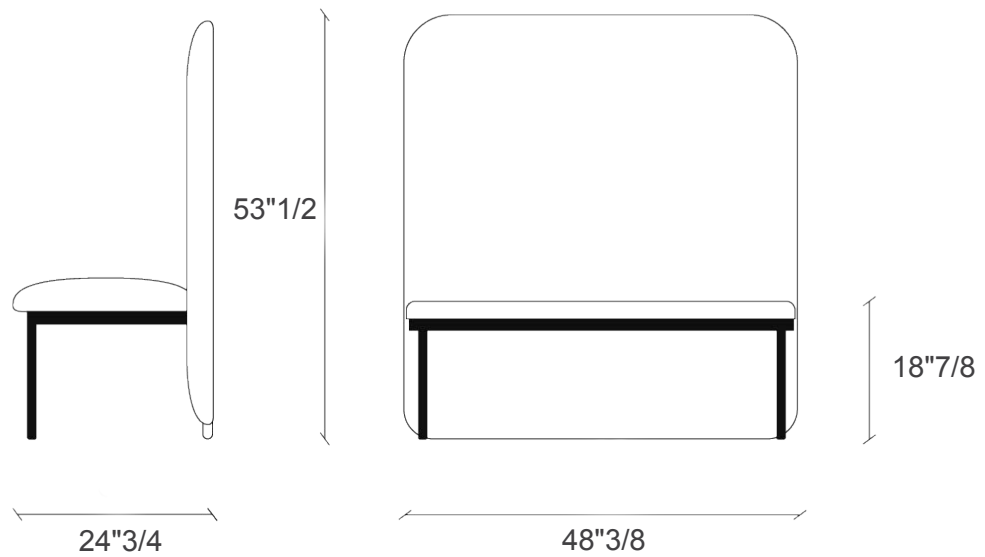

Dimensions

Left / Right : 69"W x 24"3/4D x 53"1/2H (SH: 18"7/8)

Central: 48"3/8W x 24"3/4D x 53"1/2H (SH: 18"7/8)

Finishes and materials

Cover: Fabric.

Structure: Lacquered.

Dimensions

Left / Right : 69"W x 24"3/4D x 53"1/2H (SH: 18"7/8)

Central: 48"3/8W x 24"3/4D x 53"1/2H (SH: 18"7/8)

Central

Left / Right

Optional Coffee Table