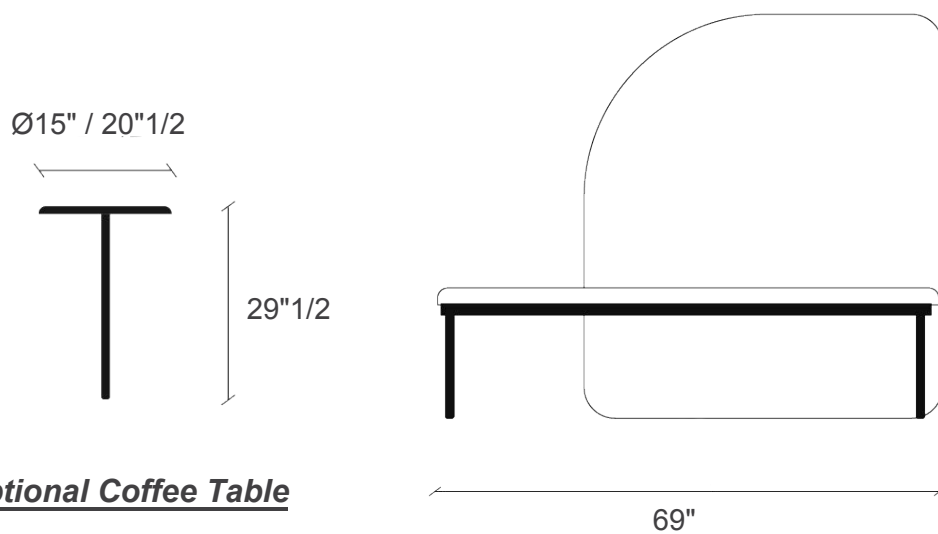

Dimensions

Left / Right : 69"W x 24"3/4D x 53"1/2H (SH: 18"7/8)

Central: 48"3/8W x 24"3/4D x 53"1/2H (SH: 18"7/8)

Finishes and materials

Cover: Fabric.

Structure: Lacquered.

Dimensions

Left / Right : 69"W x 24"3/4D x 53"1/2H (SH: 18"7/8)

Central: 48"3/8W x 24"3/4D x 53"1/2H (SH: 18"7/8)

Central

Left / Right

Optional Coffee Table