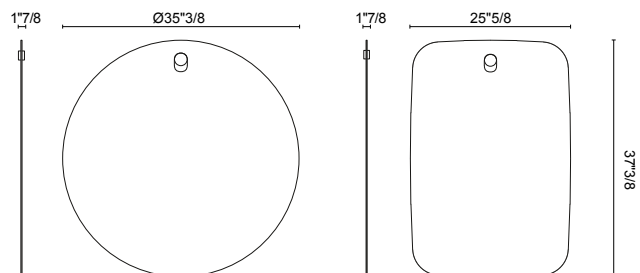

## Middle Brother

Design: Paolo Cappello

### Description

Les Brother is a unique family of seven mirrors: two large, two medium, and three small. The large ones expand space, the small ones add charm, and the medium ones balance both. Each features a wooden detail on top, serving as a wall mount. Made in Italy.

### Dimensions

Size A:  $\text{Ø}35\frac{3}{8}$  x  $1\frac{7}{8}$ D  
Size B:  $25\frac{5}{8}$ W x  $37\frac{3}{8}$ H x  $1\frac{7}{8}$ D