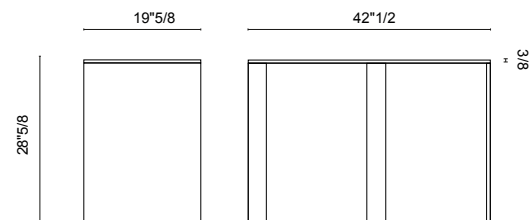

Dimensions

Size A: 42"1/2W x 19"5/8D x 28"5/8H

Size B: 63"W x 19"5/8D x 28"5/8H

Finishes and materials

Top & Structure: Solid or Lacquered Wood.