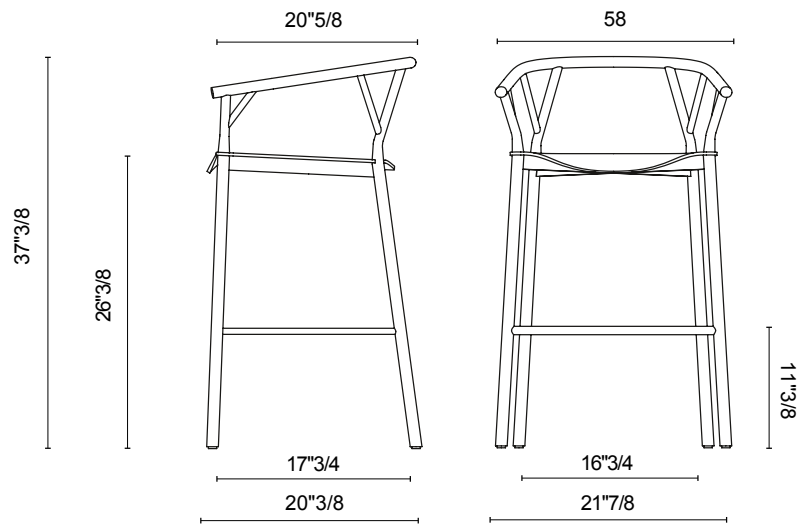

Valerie

Design: Giopato & Coombes

Description

Stool made entirely in curved wood, available in two different heights. The composition develops the contrast between the essential structure and the seat, made of bent wood. Made in Italy.

Dimensions

Counter Stool: 23"3/8W x 21"5/8D x 30"5/8H

Bar Stool: 22"7/8W x 20"1/2D x 41"3/8H

Finishes and materials

Structure: Wood.

Seat: Wood or Covered.

Dimensions

Counter Stool: 23"3/8W x 21"5/8D x 30"5/8H

Bar Stool: 22"7/8W x 20"1/2D x 41"3/8H

Counter Stool

Bar Stool