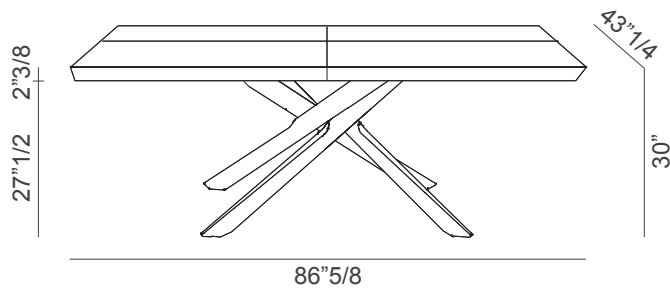

Arizona

Design: Giulio Manzoni

Description

Fixed dining table with shaped wooden base. Wide range of tops in different sizes, shapes and finishes.

Massive and sculptural fixed tables supported by the geometric envelope of the 4 legs that solidly support the top. The wooden structure is characterized by elegant finishes resulting from refined craftsmanship. A high-quality production designed to give importance to the spaces of the contemporary home. Made in Italy.

Arizona

Dimensions

A: 86"5/8W x 43"1/4D x 30"H

B: 102"3/8W x 47"1/4D x 29"H

A *Wooden top*

B *Inlaid top*