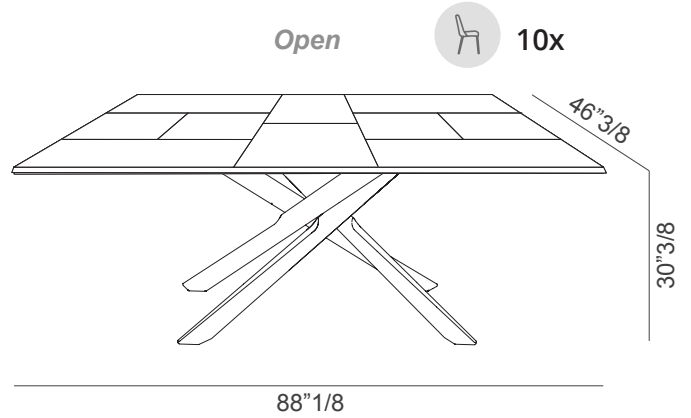

Arizona

Design: Giulio Manzoni

Description

Extendable dining table with wooden base, top and extensions, with sliding metal guides. Height-adjustable feet.

As branches of an upside-down tree, the legs intersect in a material dynamism that leaves ample space and comfort to your seat. From the branches to the trunk, the robust surface of the extendable table is rigorously made of wood for a project born to fit naturally into any living context. Made in Italy.

Arizona

Dimensions

A: 67"W x 35"3/8D x 30"3/8H
 Extends to 88"1/8W x 46"3/8D x 30"3/8H

B: 78"3/4W x 39"3/8D x 30"3/8H
 Extends to 100"W x 54"3/8D x 30"3/8H