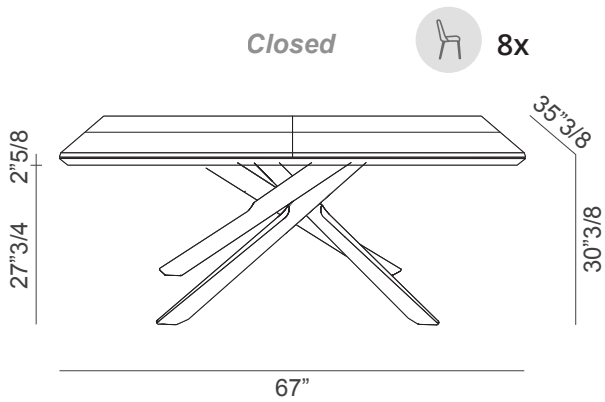

Arizona

Design: Giulio Manzoni

Description

Extendable dining table with wooden base, top and extensions, with sliding metal guides. Height-adjustable feet.

As branches of an upside-down tree, the legs intersect in a material dynamism that leaves ample space and comfort to your seat. From the branches to the trunk, the robust surface of the extendable table is rigorously made of wood for a project born to fit naturally into any living context. Made in Italy.

Arizona

Dimensions

A: 67"W x 35"3/8D x 30"3/8H
 Extends to 88"1/8W x 46"3/8D x 30"3/8H

B: 78"3/4W x 39"3/8D x 30"3/8H
 Extends to 100"W x 54"3/8D x 30"3/8H