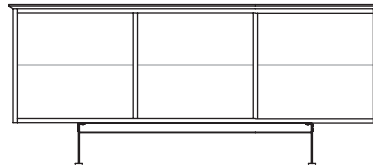

Armor

Dimensions

A: 63³/₄W x 21⁷/₈D x 28³/₈H

B: 84⁵/₈W x 21⁷/₈D x 28³/₈H

A

Three doors

Internal glass shelves

B

Four doors

Internal glass shelves