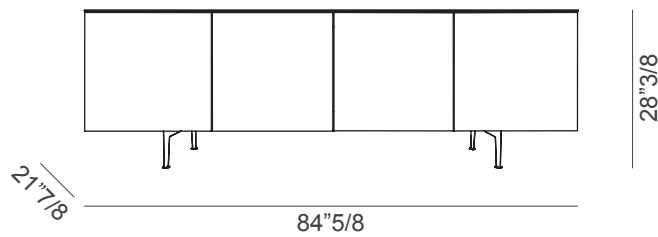

Armor

Dimensions

A: 63³/₄W x 21⁷/₈D x 28³/₈H

B: 84⁵/₈W x 21⁷/₈D x 28³/₈H

A

Three doors

Internal glass shelves

B

Four doors

Internal glass shelves