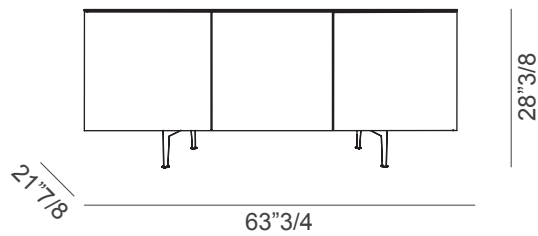

Armor

Dimensions

A: 63³/₄W x 21⁷/₈D x 28³/₈H

B: 84⁵/₈W x 21⁷/₈D x 28³/₈H

A

Three doors

Internal glass shelves

B

Four doors

Internal glass shelves