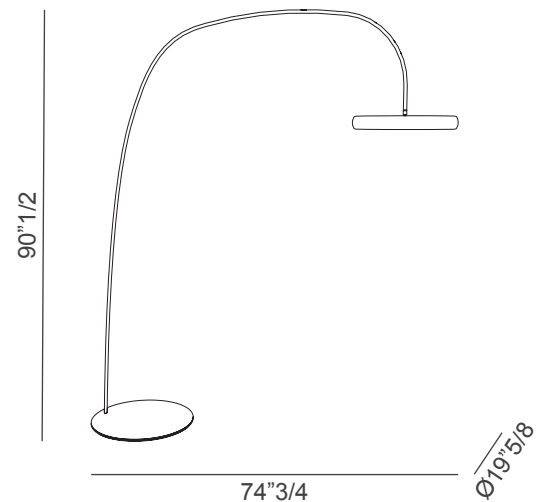

Astrum

Design: Andrea Lucatello

Description

Arc floor lamp with adjustable wooden diffuser.
Metal structure and base.

These are soft, simple lines that have a great impact and remind us that beauty and harmony are not just a matter of aesthetics, but also of utility. Two lamps designed to provide homogeneous light diffusion that, in addition to characterizing our rooms, accompany us from moments of conviviality to more intimate ones. Made in Italy.

Dimensions

74"3/4W x 19"5/8D x 90"1/2H

Technical info

24W
1900 lumen
3000 K

Driver LED
input 100-240V
output 24v

Dimmable electric device