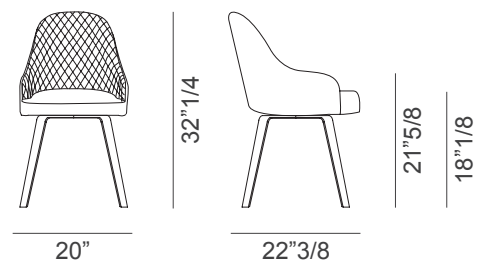

Atena - Demetra

Design: Studio Ozeta

Description

Fully upholstered armchair in various finishes with quilted backrest interior. Available with fixed plywood base, oak veneered (Atena) and with swivel upholstered base with return spring (Demetra).

Dimensions

Atena: 20"W x 22"3/8D x 32"1/4H

Demetra: 20"W x 22"3/8D x 32"5/8H

Atena

Demetra