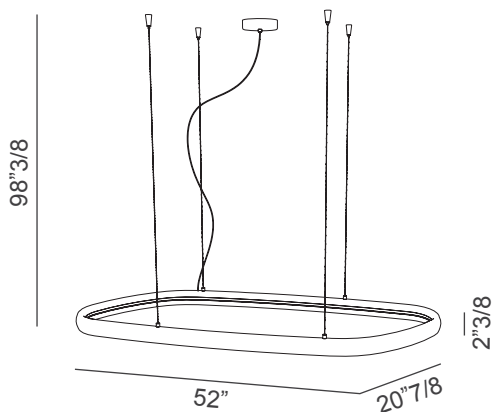

Atollo

Design: Andrea Lucatello

Description

Suspension lamp with adjustable wooden structure. It can be combined with various elements, including the Ring Light luminaire.

The apparent formal simplicity becomes the standout element of every home. These light fixtures can take the form of a perfect circle or a sinuous line that folds in on itself. From the solid wood profile, a ring of light finds its way, illuminating the space uniformly and ensuring optimal visual comfort to meet any project requirements. Made in Italy.

Dimensions

52"W x 20"7/8D x 2"3/8H

Cable length: 98"3/8

Canopy: Ø10"5/8 x 2"H

Technical info

43W

3400 lumen

3000 K