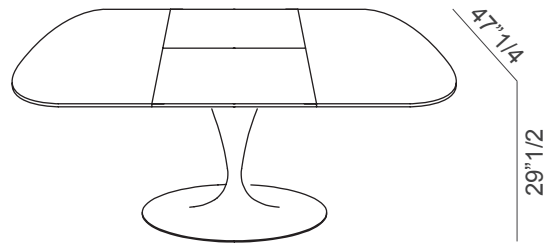

### *Description*

Dining table with new synchronized table top elongation mechanism. The lifting of the extension is facilitated by a rail integrated in the casing. Painted metal base.

A table with a strong personality and soft lines that hide an exceptional performance. Its natural combination is with chairs characterize by soft and enveloping lines. The bases embellish the precious tops in ceramic or anti-fingerprint glass. Equipped with an internal extension to accommodate up to 10 people. Made in Italy.

### Dimensions

47"1/4W x 47"1/4D x 29"1/2H

Extends to 68"7/8W x 47"1/4D x 29"1/2H

Closed

8x

47"1/4

Open

10x