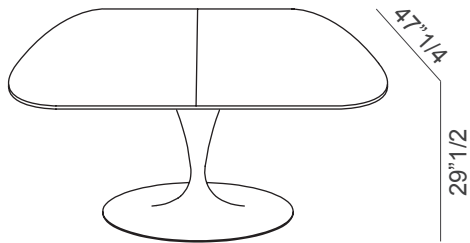

### *Description*

Dining table with new synchronized table top elongation mechanism. The lifting of the extension is facilitated by a rail integrated in the casing. Painted metal base.

A table with a strong personality and soft lines that hide an exceptional performance. Its natural combination is with chairs characterize by soft and enveloping lines. The bases embellish the precious tops in ceramic or anti-fingerprint glass. Equipped with an internal extension to accommodate up to 10 people. Made in Italy.

### Dimensions

47"1/4W x 47"1/4D x 29"1/2H

Extends to 68"7/8W x 47"1/4D x 29"1/2H

Closed

8x

47"1/4

Open

10x

68"7/8