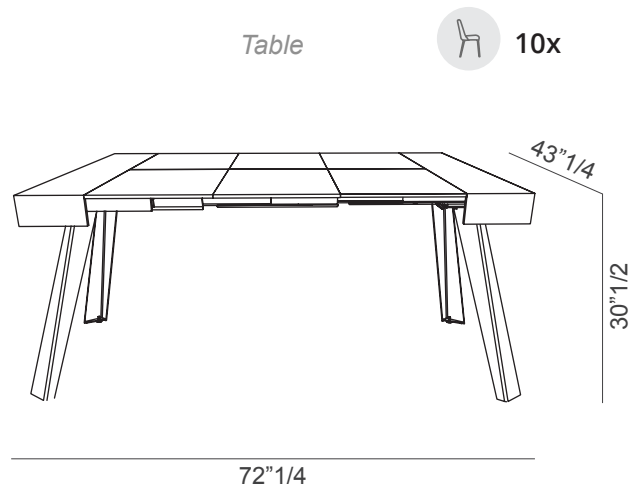

CO4L

Design: Giulio Manzoni

Description

Extendable console with top and 3 extensions in wood. Aluminum telescopic mechanism, metal legs.

CO4L is a console with a high visual impact and a perfect piece of Italian furniture for various environments, from a desk to a support table for an entrance. The thick top, in addition to enhancing the wood essences, conceals 3 folding extensions that allow this console to extend up to 72"1/4. Base in painted metal characterized by 4 perimeter legs which guarantee sitting comfort even in width. Made in Italy.

CO4L

Dimensions

43"1/4W x 19"D x 30"1/2H

Max. extension: 72"1/4W x 43"1/4D x 30"1/2H

All extensions

Step 1 - 36"7/8

Step 2 - 54"1/2

Step 3 - 72"1/4