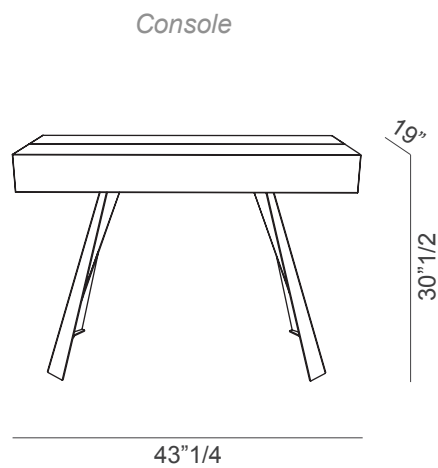

CO4L

Design: Giulio Manzoni

Description

Extendable console with top and 3 extensions in wood. Aluminum telescopic mechanism, metal legs.

CO4L is a console with a high visual impact and a perfect piece of Italian furniture for various environments, from a desk to a support table for an entrance. The thick top, in addition to enhancing the wood essences, conceals 3 folding extensions that allow this console to extend up to 72"1/4. Base in painted metal characterized by 4 perimeter legs which guarantee sitting comfort even in width. Made in Italy.

CO4L

Dimensions

43"1/4W x 19"D x 30"1/2H

Max. extension: 72"1/4W x 43"1/4D x 30"1/2H

All extensions

Step 1 - 36"7/8

Step 2 - 54"1/2

Step 3 - 72"1/4