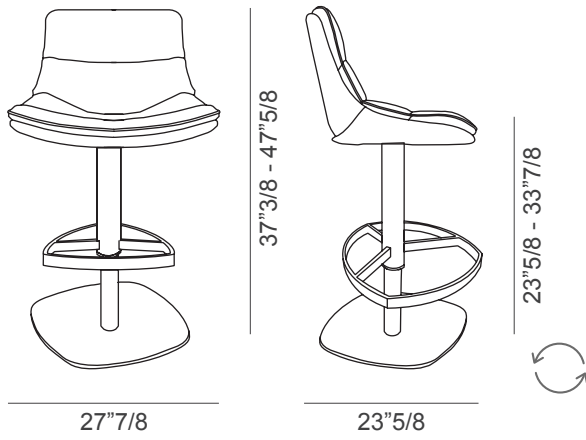

Coco - Scott - Noa

Design: Marco Pozzoli

Description

Gas lift stools with metal base. Fully upholstered seat available in various finishes.

An harmonious dance of contours, soft lines, and plush fabrics defines this line of upholstered stools. Smooth surfaces are caressed by fine tone-on-tone stitching that adds a touch of refinement to the seat. Different possibilities for support and finishes personalize the proposals, creating an excellent solution to add a touch of elegance to one's home. Made in Italy.

Coco - Scott - Noa

Dimensions

22"7/8W x 23"5/8D x 37"3/8 - 47"5/8H

Coco

Scott

Noa