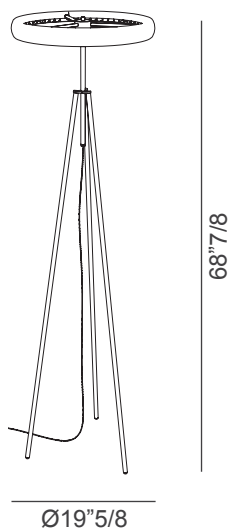

Discovery

Design: Andrea Lucatello

Description

Floor lamp with adjustable wooden diffuser and metal structure.

These are soft, simple lines that have a great impact and remind us that beauty and harmony are not just a matter of aesthetics, but also of utility. Floor lamp designed to provide homogeneous light diffusion that, in addition to characterizing our rooms, accompany us from moments of conviviality to more intimate ones. Made in Italy.

Dimensions

Ø19"5/8 x 68"7/8H

Technical info

24W
1900 lumen
3000 K

Driver LED
input 100-240V
output 24v

Dimmable electric device