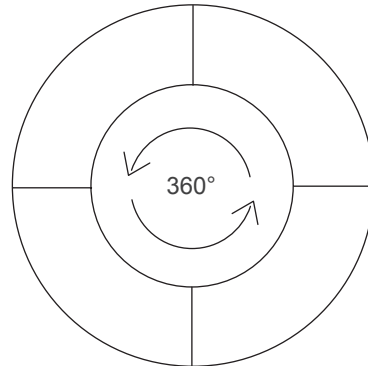

DNA

Design: Andrea Lucatello

Description

Dining table with Ø39”3/8 swivel tray embedded in the top, the rotation is 360° on a vertical axis. Metal base and height-adjustable feet.

Concentric shapes that are summarized in a functional Lazy Susan revolving tray. The DNA table offers the rotation of the ceramic top which allows all diners to socialize and interact. The central disk is enriched with ceramic finishes and surrounded by a wooden top. Made in Italy.

DNA

Dimensions

Ø70"7/8 x 29"1/8H

 10x

29"1/8

Ø39"3/8

Lazy Susan central swivelling tray

Ø70"7/8