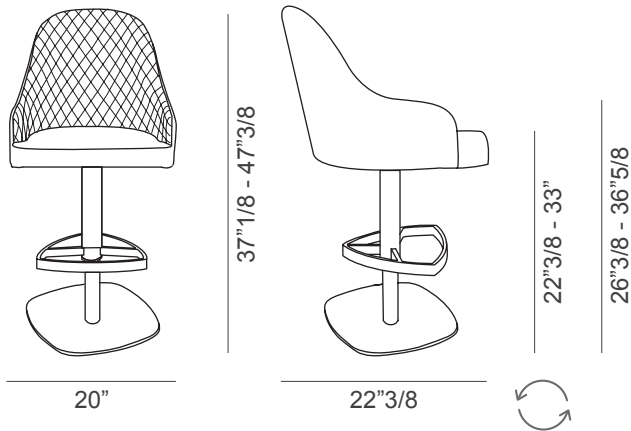

Dylan - Brando - Prometeo

Design: Studio Ozeta

Description

Gas lift stools with metal base. Seat with armrests upholstered in various finishes, quilted inner surfaces.

A family of padded stools, made unique and elegant by the soft quilted backrest. The curved and slim armrests offer extra support for the user, while the different and sturdy metal structures ensure stability. Ideal for living rooms, offices, kitchens, and public spaces. Made in Italy.

Dylan - Brando - Prometeo

Dimensions

20"W x 22"3/8D x 37"1/8 - 47"3/8H

Dylan

Brando

Prometeo