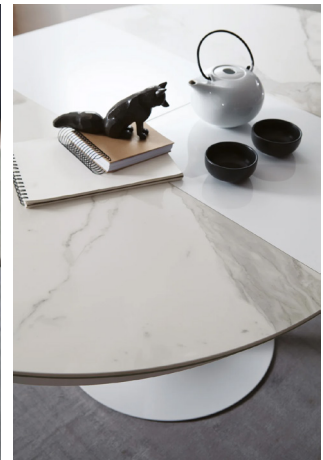

### *Description*

Extendable dining table with base in painted metal and top available in different finishes.

Eclipse has a well-round design that create a minimal, plain and elegant table. The tapered central base frees up the space under the top for greater comfort. A hidden extension allows you to accommodate up to 8 people. Made in Italy.

### Dimensions

Ø47"1/4 x 30"H

Extends to 65"W x 47"1/4D x 30"H