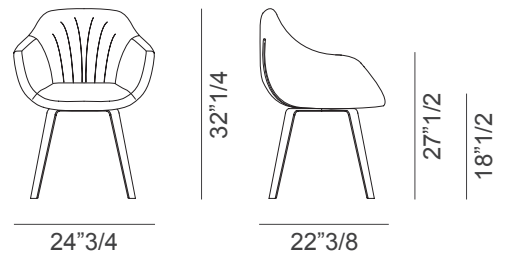

Eliot - Nelson

Design: Studio Ozeta

Description

Fully upholstered armchair in various finishes. Available with fixed plywood base, oak veneered (Eliot) and with swivel upholstered base with return spring (Nelson).

Dimensions

Eliot: 24"3/4W x 22"3/8D x 32"1/4H

Nelson: 24"W x 22"3/8D x 32"1/4H

Eliot

Nelson