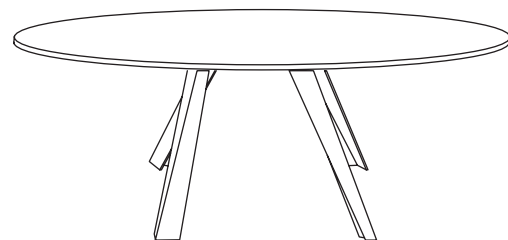

Emisfero

Design: Studio Ozeta

Description

Fixed dining table with Ø59" round top. Painted metal base and height-adjustable feet.

The simplicity of the shape meets the elegance of the proportions of these tables, perfect for moments of conviviality. Characterized by tops with essential lines and bases with creative geometries that free up the space under the top for added convenience. They know how to adapt and enhance every environment. Made in Italy.

Dimensions

Ø59" x 29"3/8"

29"3/8"

Ø59"