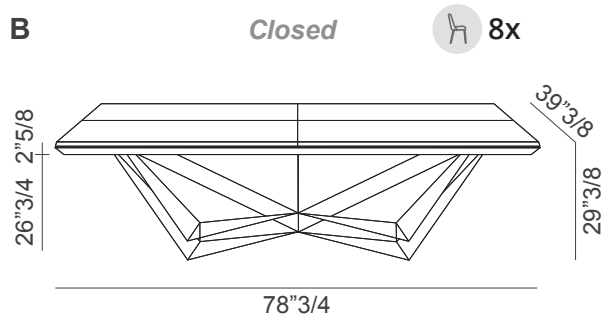

Fi18

Design: Giulio Manzoni

Description

Extendable dining table with wooden, concrete or Marble Glass tops and extensions. Sliding metal guides and metal rods base. Height adjustable feet.

An extendable table that has an elegant design, its essential and “light” structure supports a top made up of sectors of considerable extension.

A representative solution for a high-performance dining area thanks to its functions of elongation in length and width. Made in Italy.

Fil8

Dimensions

A: 67"W x 35"3/8D x 29"3/8H
 Extends to 88"1/8W x 46"3/8D x 29"3/8H

B: 78"3/4W x 39"3/8D x 29"3/8H
 Extends to 100"W x 54"3/8D x 29"3/8H

Top transformations: