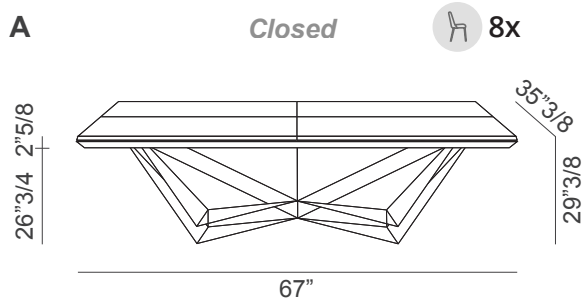

Fi18

Design: Giulio Manzoni

Description

Extendable dining table with wooden, concrete or Marble Glass tops and extensions. Sliding metal guides and metal rods base. Height adjustable feet.

An extendable table that has an elegant design, its essential and “light” structure supports a top made up of sectors of considerable extension.

A representative solution for a high-performance dining area thanks to its functions of elongation in length and width. Made in Italy.

Fil8

Dimensions

A: 67"W x 35"3/8D x 29"3/8H
 Extends to 88"1/8W x 46"3/8D x 29"3/8H

B: 78"3/4W x 39"3/8D x 29"3/8H
 Extends to 100"W x 54"3/8D x 29"3/8H

Top transformations: