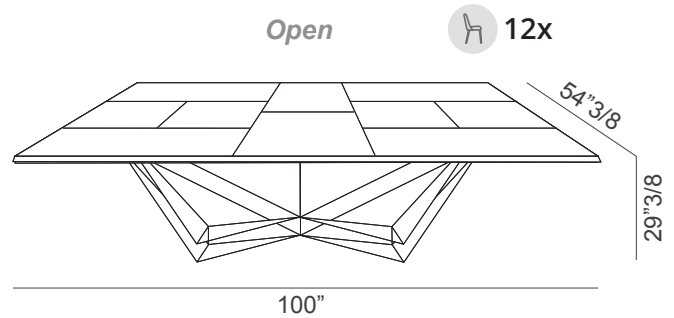

Fi18

Design: Giulio Manzoni

Description

Extendable dining table with wooden, concrete or Marble Glass tops and extensions. Sliding metal guides and metal rods base. Height adjustable feet.

An extendable table that has an elegant design, its essential and “light” structure supports a top made up of sectors of considerable extension.

A representative solution for a high-performance dining area thanks to its functions of elongation in length and width. Made in Italy.

Fil8

Dimensions

A: 67"W x 35"3/8D x 29"3/8H
 Extends to 88"1/8W x 46"3/8D x 29"3/8H

B: 78"3/4W x 39"3/8D x 29"3/8H
 Extends to 100"W x 54"3/8D x 29"3/8H

Top transformations: