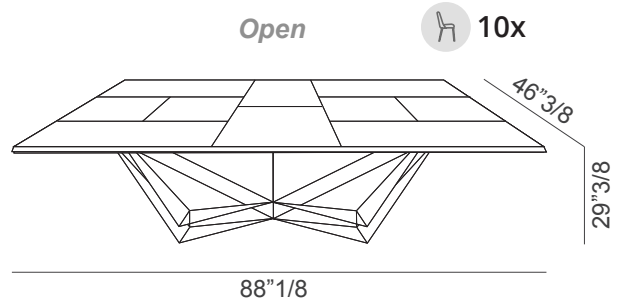

Fi18

Design: Giulio Manzoni

Description

Extendable dining table with wooden, concrete or Marble Glass tops and extensions. Sliding metal guides and metal rods base. Height adjustable feet.

An extendable table that has an elegant design, its essential and “light” structure supports a top made up of sectors of considerable extension.

A representative solution for a high-performance dining area thanks to its functions of elongation in length and width. Made in Italy.

Fil8

Dimensions

A: 67"W x 35"3/8D x 29"3/8H
 Extends to 88"1/8W x 46"3/8D x 29"3/8H

B: 78"3/4W x 39"3/8D x 29"3/8H
 Extends to 100"W x 54"3/8D x 29"3/8H

Top transformations: