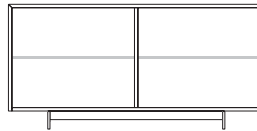

Giulia

Design: Luca Roccadadria

Description

Sideboard with lacquered container and aluminum frame. Silver-plated doors with bush-hammered glass cladding. Glass or metal feet, available in two heights.

Mirror, mirror on the wall, which is the coolest sideboard of them all? Giulia draws the attention thanks to its shiny silver or bronze texture that overcomes the barrier of time in a splendid return to the future. The luxury of a bold, angular sideboard that shines with personality. Ideal for those who love to amaze. Made in Italy.

Giulia

Dimensions

A: 58"1/2W x 19"5/8D x 28"3/8H

B: 58"1/2W x 19"5/8D x 32"1/4H

C: 87"3/4W x 19"5/8D x 28"3/8H

D: 87"3/4W x 19"5/8D x 32"1/4H

Internal glass shelves

Internal glass shelves

Internal glass shelves

Internal glass shelves