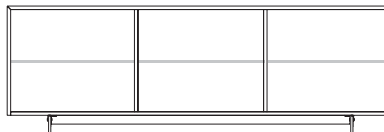

Giulia

Design: Luca Roccadadria

Description

Sideboard with lacquered container and aluminum frame. Silver-plated doors with bush-hammered glass cladding. Glass or metal feet, available in two heights.

Mirror, mirror on the wall, which is the coolest sideboard of them all? Giulia draws the attention thanks to its shiny silver or bronze texture that overcomes the barrier of time in a splendid return to the future. The luxury of a bold, angular sideboard that shines with personality. Ideal for those who love to amaze. Made in Italy.

Giulia

Dimensions

A: 58"1/2W x 19"5/8D x 28"3/8H

B: 58"1/2W x 19"5/8D x 32"1/4H

C: 87"3/4W x 19"5/8D x 28"3/8H

D: 87"3/4W x 19"5/8D x 32"1/4H

Internal glass shelves

Internal glass shelves

Internal glass shelves

Internal glass shelves