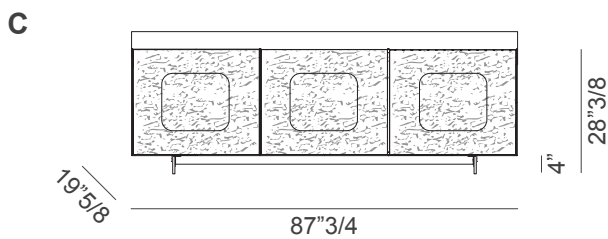

Giulia

Design: Luca Roccadadria

Description

Sideboard with lacquered container and aluminum frame. Silver-plated doors with bush-hammered glass cladding. Glass or metal feet, available in two heights.

Mirror, mirror on the wall, which is the coolest sideboard of them all? Giulia draws the attention thanks to its shiny silver or bronze texture that overcomes the barrier of time in a splendid return to the future. The luxury of a bold, angular sideboard that shines with personality. Ideal for those who love to amaze. Made in Italy.

Giulia

Dimensions

A: 58"1/2W x 19"5/8D x 28"3/8H

B: 58"1/2W x 19"5/8D x 32"1/4H

C: 87"3/4W x 19"5/8D x 28"3/8H

D: 87"3/4W x 19"5/8D x 32"1/4H

Internal glass shelves

Internal glass shelves

Internal glass shelves

Internal glass shelves