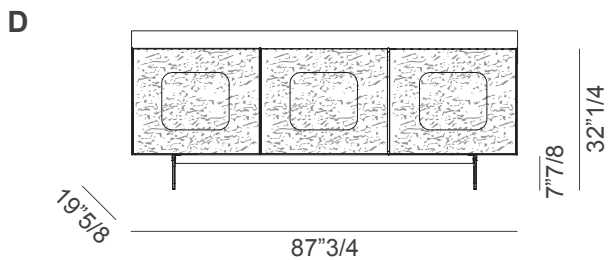

Giulia

Design: Luca Roccadadria

Description

Sideboard with lacquered container and aluminum frame. Silver-plated doors with bush-hammered glass cladding. Glass or metal feet, available in two heights.

Mirror, mirror on the wall, which is the coolest sideboard of them all? Giulia draws the attention thanks to its shiny silver or bronze texture that overcomes the barrier of time in a splendid return to the future. The luxury of a bold, angular sideboard that shines with personality. Ideal for those who love to amaze. Made in Italy.

Giulia

Dimensions

A: 58"1/2W x 19"5/8D x 28"3/8H

B: 58"1/2W x 19"5/8D x 32"1/4H

C: 87"3/4W x 19"5/8D x 28"3/8H

D: 87"3/4W x 19"5/8D x 32"1/4H

Internal glass shelves

Internal glass shelves

Internal glass shelves

Internal glass shelves