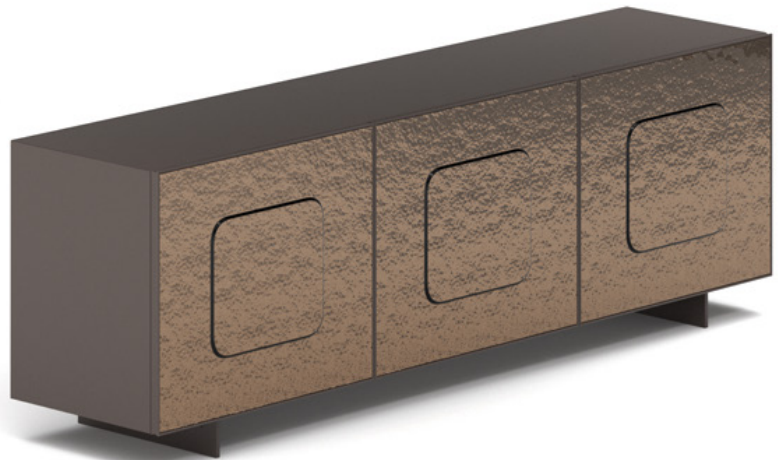

Giulia

Design: Luca Roccadadria

Description

Sideboard with lacquered container and aluminum frame. Silver-plated doors with bush-hammered glass cladding. Glass or metal feet, available in two heights.

Mirror, mirror on the wall, which is the coolest sideboard of them all? Giulia draws the attention thanks to its shiny silver or bronze texture that overcomes the barrier of time in a splendid return to the future. The luxury of a bold, angular sideboard that shines with personality. Ideal for those who love to amaze. Made in Italy.

Giulia

Dimensions

A: 58"1/2W x 19"5/8D x 28"3/8H

B: 58"1/2W x 19"5/8D x 32"1/4H

C: 87"3/4W x 19"5/8D x 28"3/8H

D: 87"3/4W x 19"5/8D x 32"1/4H

Internal glass shelves

Internal glass shelves

Internal glass shelves

Internal glass shelves