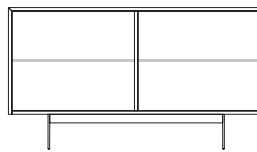

Giulia

Design: Luca Roccadadria

Description

Sideboard with lacquered container and aluminum frame. Silver-plated doors with bush-hammered glass cladding. Glass or metal feet, available in two heights.

Mirror, mirror on the wall, which is the coolest sideboard of them all? Giulia draws the attention thanks to its shiny silver or bronze texture that overcomes the barrier of time in a splendid return to the future. The luxury of a bold, angular sideboard that shines with personality. Ideal for those who love to amaze. Made in Italy.

Giulia

Dimensions

A: 58"1/2W x 19"5/8D x 28"3/8H

B: 58"1/2W x 19"5/8D x 32"1/4H

C: 87"3/4W x 19"5/8D x 28"3/8H

D: 87"3/4W x 19"5/8D x 32"1/4H

Internal glass shelves

Internal glass shelves

Internal glass shelves

Internal glass shelves