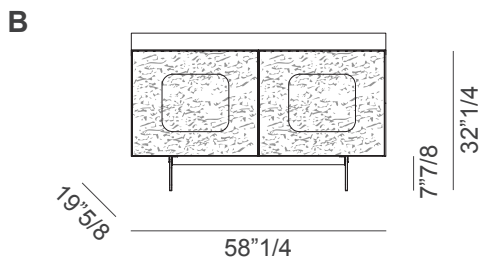

Giulia

Design: Luca Roccadadria

Description

Sideboard with lacquered container and aluminum frame. Silver-plated doors with bush-hammered glass cladding. Glass or metal feet, available in two heights.

Mirror, mirror on the wall, which is the coolest sideboard of them all? Giulia draws the attention thanks to its shiny silver or bronze texture that overcomes the barrier of time in a splendid return to the future. The luxury of a bold, angular sideboard that shines with personality. Ideal for those who love to amaze. Made in Italy.

Giulia

Dimensions

A: 58"1/2W x 19"5/8D x 28"3/8H

B: 58"1/2W x 19"5/8D x 32"1/4H

C: 87"3/4W x 19"5/8D x 28"3/8H

D: 87"3/4W x 19"5/8D x 32"1/4H

Internal glass shelves

Internal glass shelves

Internal glass shelves

Internal glass shelves