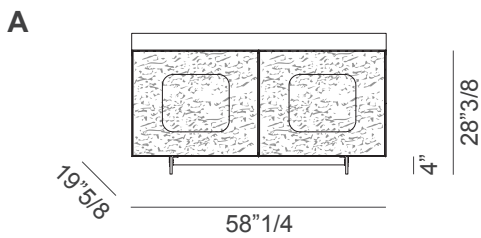

Giulia

Design: Luca Roccadadria

Description

Sideboard with lacquered container and aluminum frame. Silver-plated doors with bush-hammered glass cladding. Glass or metal feet, available in two heights.

Mirror, mirror on the wall, which is the coolest sideboard of them all? Giulia draws the attention thanks to its shiny silver or bronze texture that overcomes the barrier of time in a splendid return to the future. The luxury of a bold, angular sideboard that shines with personality. Ideal for those who love to amaze. Made in Italy.

Giulia

Dimensions

A: 58"1/2W x 19"5/8D x 28"3/8H

B: 58"1/2W x 19"5/8D x 32"1/4H

C: 87"3/4W x 19"5/8D x 28"3/8H

D: 87"3/4W x 19"5/8D x 32"1/4H

Internal glass shelves

Internal glass shelves

Internal glass shelves

Internal glass shelves