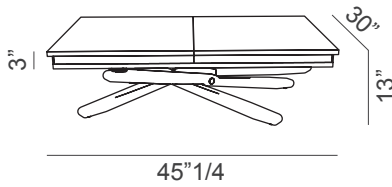

Jolly

Design: Giulio Manzoni

Description

Transformable coffee table that turns into a dining table.
Wooden top, extensions and legs, gas lifting device.
Adjustable at any height.

Jolly is a transformable coffee table with a crossed wooden base that blends into the living area thanks to the matching finish of the top. An ideal combination for convivial spaces, also given the ease of opening with extension hidden in the top that allows extension up to 69"5/8. Made in Italy.

Jolly

Dimensions

45"1/4W x 30"D x 13"H

Extends to 69"5/8W x 30"D x 29"1/2H

Coffee table

Dining table