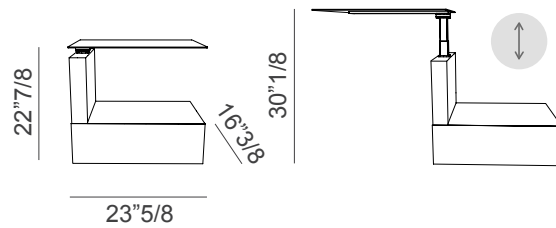

Malibù

Design: Massimiliano Mornati & Marco Pozzoli

Description

Side table, adjustable in height, with 360° top rotation. Metal top, column and drawer in closed-pore lacquer. Available in SX and DX versions.

A discreet yet elegant presence, surrounded by clean and minimal lines. Designed to complete the bedroom, the Malibù side table also fits perfectly in the living room, thanks to its top adjustable in height. Upon closer inspection, it reveals a practical drawer that ensures maximum utility without sacrificing aesthetics. Made in Italy.

Malibù

Dimensions

23"5/8W x 16"3/8D x 22"7/8 to 30"1/8H

VERSION SX

VERSION DX

Drawer opening

360° rotation of the top