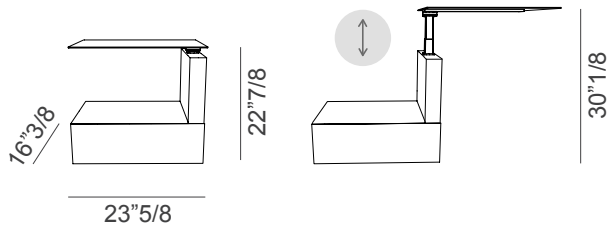

Malibù

Design: Massimiliano Mornati & Marco Pozzoli

Description

Side table, adjustable in height, with 360° top rotation. Metal top, column and drawer in closed-pore lacquer. Available in SX and DX versions.

A discreet yet elegant presence, surrounded by clean and minimal lines. Designed to complete the bedroom, the Malibù side table also fits perfectly in the living room, thanks to its top adjustable in height. Upon closer inspection, it reveals a practical drawer that ensures maximum utility without sacrificing aesthetics. Made in Italy.

Malibù

Dimensions

23"5/8W x 16"3/8D x 22"7/8 to 30"1/8H

VERSION SX

VERSION DX

Drawer opening

360° rotation of the top