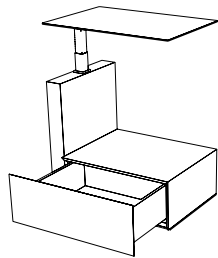

Malibù

Design: Massimiliano Mornati & Marco Pozzoli

Description

Side table, adjustable in height, with 360° top rotation. Metal top, column and drawer in closed-pore lacquer. Available in SX and DX versions.

A discreet yet elegant presence, surrounded by clean and minimal lines. Designed to complete the bedroom, the Malibù side table also fits perfectly in the living room, thanks to its top adjustable in height. Upon closer inspection, it reveals a practical drawer that ensures maximum utility without sacrificing aesthetics. Made in Italy.

Malibù

Dimensions

23"5/8W x 16"3/8D x 22"7/8 to 30"1/8H

VERSION SX

VERSION DX

Drawer opening

360° rotation of the top