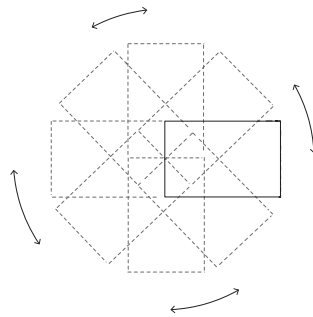

Malibù

Design: Massimiliano Mornati & Marco Pozzoli

Description

Side table, adjustable in height, with 360° top rotation. Metal top, column and drawer in closed-pore lacquer. Available in SX and DX versions.

A discreet yet elegant presence, surrounded by clean and minimal lines. Designed to complete the bedroom, the Malibù side table also fits perfectly in the living room, thanks to its top adjustable in height. Upon closer inspection, it reveals a practical drawer that ensures maximum utility without sacrificing aesthetics. Made in Italy.

Malibù

Dimensions

23"5/8W x 16"3/8D x 22"7/8 to 30"1/8H

VERSION SX

VERSION DX

Drawer opening

360° rotation of the top