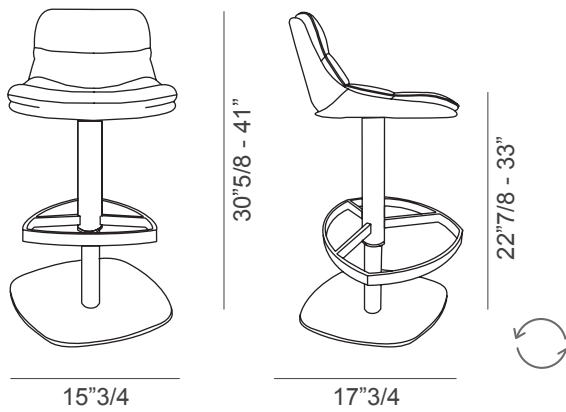

Marlon - Morfeo - Morris

Design: Marco Pozzoli

Description

Gas lift stools with metal base. Fully upholstered seat available in various finishes.

Marlon, Morfeo and Morris are stools with a cozy padded seat and stitching that reveals their soft covering. They are ideal for use in the living room or as a complement to decorate the kitchen peninsula. Available in a wide range of colors, they are easy to match, as they can give the environment a feeling of calm relaxation. Made in Italy.

Marlon - Morfeo - Morris

Dimensions

15"3/4W x 17"3/4D x 30"5/8 - 41"H

Marlon

Morfeo

Morris