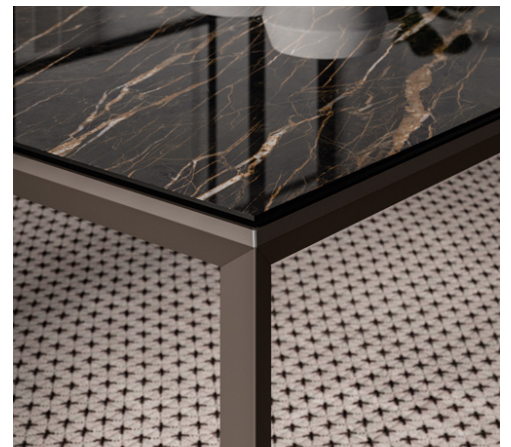

# Metrò

*Design: Toshiyuki Yoshino / Studio Ozeta*

## *Description*

Extendable dining table in extruded aluminum. Top and retractable extension in glass or laminated ceramic glass. Two legs equipped with wheels and optional additional extension.

Metrò is a high-performance table, characterized by a linear and essential design. The retractable extension under the top allows you to reach significant dimensions, making the contemporary design with made in Italy character and style. The surfaces of the ceramic tops are enhanced by warm veinings, always different, for a unicum of extraordinary beauty. Made in Italy.

## Metrò

---

*Closed*

Structure  
in extruded  
aluminum

Top and extensions  
available in various  
finishes

*Open*

Ceramic version with  
continuous veining when  
open

Two legs  
equipped  
with wheels