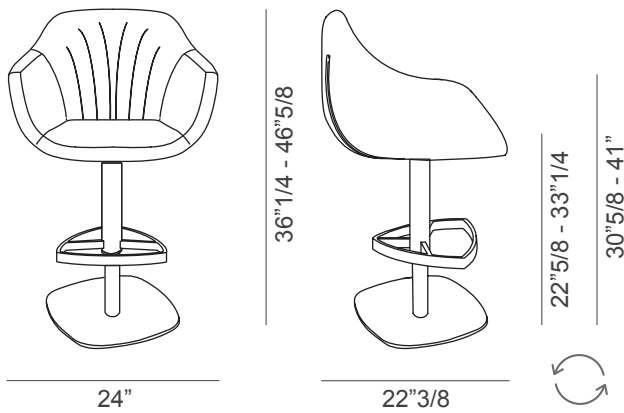

Piquet - Nemo - Boris

Design: Studio Ozeta

Description

Gas lift stools with swivel metal base. Fully upholstered seat with armrests in various finishes.

The perfect combination of quality and style embodied in a stool. The wide seat is resistant to wear and guarantees unparalleled comfort, providing the perfect support for relaxation. The different shades of the coverings invite you to enter a world of well-being, where problems and worries seem to disappear for a few moments. Made in Italy.

Piquet - Nemo - Boris

Dimensions

Piquet & Nemo: 24"W x 24"3/8D x 36"1/4 - 46"5/8H

Boris: 24"W x 22"3/8D x 36"1/4 - 46"3/8H

Piquet

Nemo

Boris