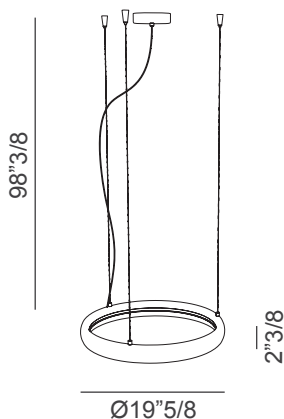

## Description

Suspension lamp with adjustable wooden structure. It can be combined with various elements, including the Atollo luminaire.

The apparent formal simplicity becomes the standout element of every home. These light fixtures can take the form of a perfect circle or a sinuous line that folds in on itself. From the solid wood profile, a ring of light finds its way, illuminating the space uniformly and ensuring optimal visual comfort to meet any project requirements. Made in Italy.

## Dimensions

Ø19"5/8 x 2"3/8H

**Cable length:** 98"3/8

**Canopy:** Ø10"5/8 x 2"H