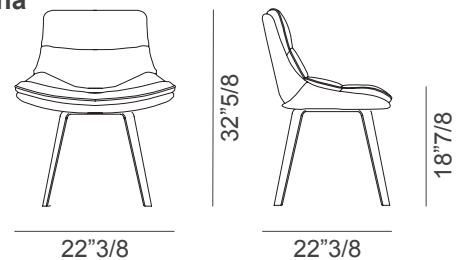

Selena - Siria

Design: Marco Pozzoli

Description

Fully upholstered chair in various finishes. Available with fixed plywood base, oak veneered (Selena) and with swivel upholstered base with return spring (Siria).

Dimensions

22"3/8W x 22"3/8D x 32"5/8H

Selena

Siria