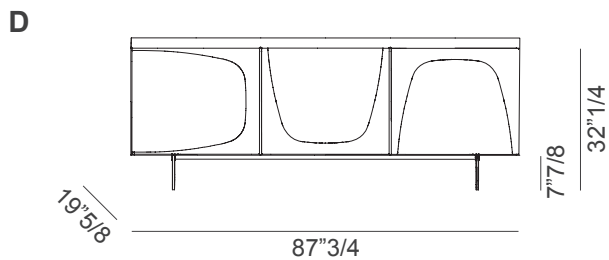

Trilogy Duo

Dimensions

- A: 58"1/2W x 19"5/8D x 28"3/8H
- B: 58"1/2W x 19"5/8D x 32"1/4H
- C: 87"3/4W x 19"5/8D x 28"3/8H
- D: 87"3/4W x 19"5/8D x 32"1/4H

Internal glass shelves

Internal glass shelves

Internal glass shelves

Internal glass shelves