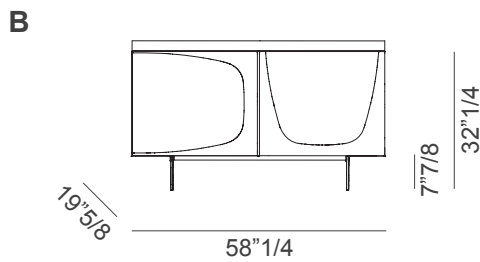

Trilogy Duo

Design: Andrea Lucatello

Description

Sideboard with lacquered container, soft leather door cladding and aluminum frame. Glass or metal feet, available in two heights.

Absolute designs are designed to last forever. The geometries of the past return and when design meets style, the result is Trilogy Duo. Container sideboard with leather hinged doors and large compartments with glass shelves. Made in Italy.

Trilogy Duo

Dimensions

- A: 58"1/2W x 19"5/8D x 28"3/8H
- B: 58"1/2W x 19"5/8D x 32"1/4H
- C: 87"3/4W x 19"5/8D x 28"3/8H
- D: 87"3/4W x 19"5/8D x 32"1/4H

Internal glass shelves

Internal glass shelves

Internal glass shelves