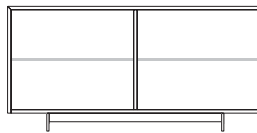

Trilogy Duo

Design: Andrea Lucatello

Description

Sideboard with lacquered container, soft leather door cladding and aluminum frame. Glass or metal feet, available in two heights.

Absolute designs are designed to last forever. The geometries of the past return and when design meets style, the result is Trilogy Duo. Container sideboard with leather hinged doors and large compartments with glass shelves. Made in Italy.

Trilogy Duo

Dimensions

- A: 58"1/2W x 19"5/8D x 28"3/8H
- B: 58"1/2W x 19"5/8D x 32"1/4H
- C: 87"3/4W x 19"5/8D x 28"3/8H
- D: 87"3/4W x 19"5/8D x 32"1/4H

Internal glass shelves

Internal glass shelves

Internal glass shelves

Internal glass shelves