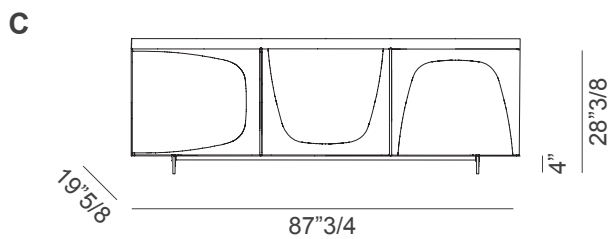

Trilogy Duo

Dimensions

- A: 58"1/2W x 19"5/8D x 28"3/8H
- B: 58"1/2W x 19"5/8D x 32"1/4H
- C: 87"3/4W x 19"5/8D x 28"3/8H
- D: 87"3/4W x 19"5/8D x 32"1/4H

Internal glass shelves

Internal glass shelves

Internal glass shelves

Internal glass shelves