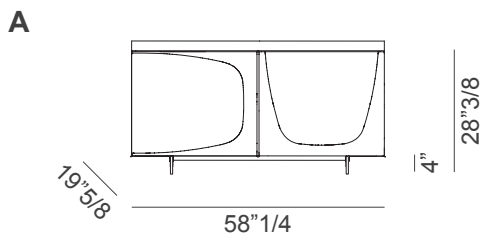

Trilogy Duo

Design: Andrea Lucatello

Description

Sideboard with lacquered container, soft leather door cladding and aluminum frame. Glass or metal feet, available in two heights.

Absolute designs are designed to last forever. The geometries of the past return and when design meets style, the result is Trilogy Duo. Container sideboard with leather hinged doors and large compartments with glass shelves. Made in Italy.

Trilogy Duo

Dimensions

- A: 58"1/2W x 19"5/8D x 28"3/8H
- B: 58"1/2W x 19"5/8D x 32"1/4H
- C: 87"3/4W x 19"5/8D x 28"3/8H
- D: 87"3/4W x 19"5/8D x 32"1/4H

Internal glass shelves

Internal glass shelves

Internal glass shelves