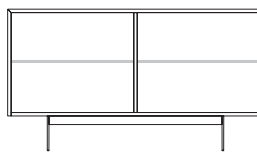

Trilogy Duo

Design: Andrea Lucatello

Description

Sideboard with lacquered container, soft leather door cladding and aluminum frame. Glass or metal feet, available in two heights.

Absolute designs are designed to last forever. The geometries of the past return and when design meets style, the result is Trilogy Duo. Container sideboard with leather hinged doors and large compartments with glass shelves. Made in Italy.

Trilogy Duo

Dimensions

- A: 58"1/2W x 19"5/8D x 28"3/8H
- B: 58"1/2W x 19"5/8D x 32"1/4H
- C: 87"3/4W x 19"5/8D x 28"3/8H
- D: 87"3/4W x 19"5/8D x 32"1/4H

Internal glass shelves

Internal glass shelves

Internal glass shelves

Internal glass shelves