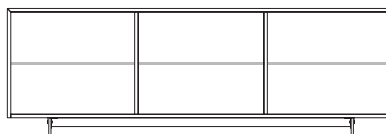

Trilogy Duo

Design: Andrea Lucatello

Description

Sideboard with lacquered container, soft leather door cladding and aluminum frame. Glass or metal feet, available in two heights.

Absolute designs are designed to last forever. The geometries of the past return and when design meets style, the result is Trilogy Duo. Container sideboard with leather hinged doors and large compartments with glass shelves. Made in Italy.

Trilogy Duo

Dimensions

- A: 58"1/2W x 19"5/8D x 28"3/8H
- B: 58"1/2W x 19"5/8D x 32"1/4H
- C: 87"3/4W x 19"5/8D x 28"3/8H
- D: 87"3/4W x 19"5/8D x 32"1/4H

Internal glass shelves

Internal glass shelves

Internal glass shelves

Internal glass shelves