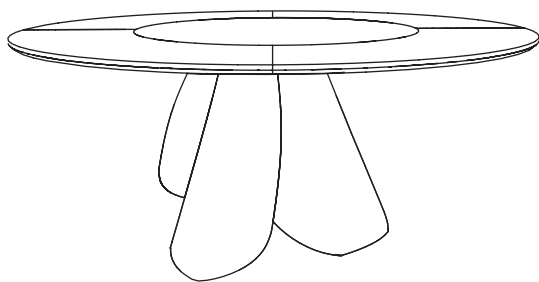

### *Description*

Table with Ø39”3/8 swivel tray embedded in the top, the rotation is 360° on a vertical axis. Wooden base consisting of three shaped sails.

The wooden sails at the base of the table follow the wind of a dynamic project, created to become the icon of your living room. Crossing the sea of experimentation, the large wooden surface contains the ceramic Lazy Susan tray. One turn of the tray and the dishes travel in your direction. Riding the wave of a new experience. Made in Italy.

### Dimensions

Ø70"7/8 x 30"1/8H

30"1/8

Ø70"7/8

Ø39"3/8

Lazy Susan central swivelling tray