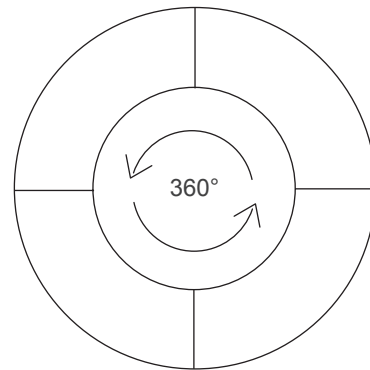

### *Description*

Table with Ø39”3/8 swivel tray embedded in the top, the rotation is 360° on a vertical axis. Wooden base consisting of three shaped sails.

The wooden sails at the base of the table follow the wind of a dynamic project, created to become the icon of your living room. Crossing the sea of experimentation, the large wooden surface contains the ceramic Lazy Susan tray. One turn of the tray and the dishes travel in your direction. Riding the wave of a new experience. Made in Italy.

### Dimensions

Ø70"7/8 x 30"1/8H

30"1/8

Ø70"7/8

Ø39"3/8

Lazy Susan central swivelling tray