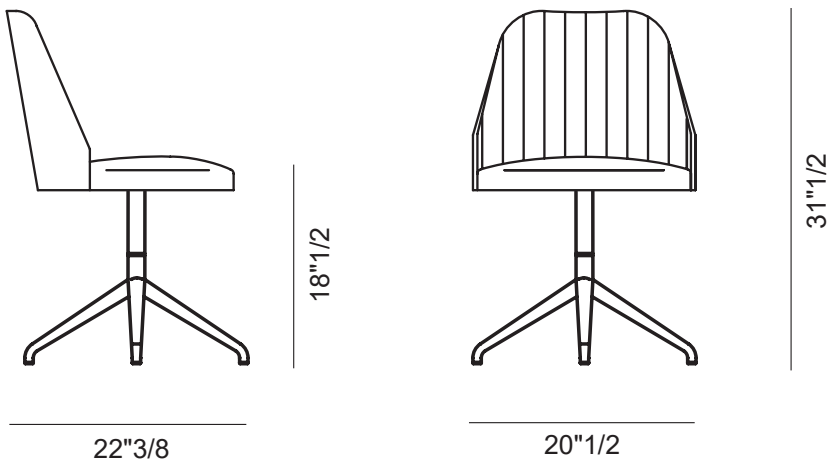

Base: Metal.

Cover: Fabric or leather.

Break

Dimensions

4 Star Base With Wheels: 20"1/2W x 22"3/8D x 31"1/2H

5 Star Base With Wheels: 26"3/8W x 25"5/8D x 31"1/2H

4 Star Base With Wheels

5 Star Base With Wheels