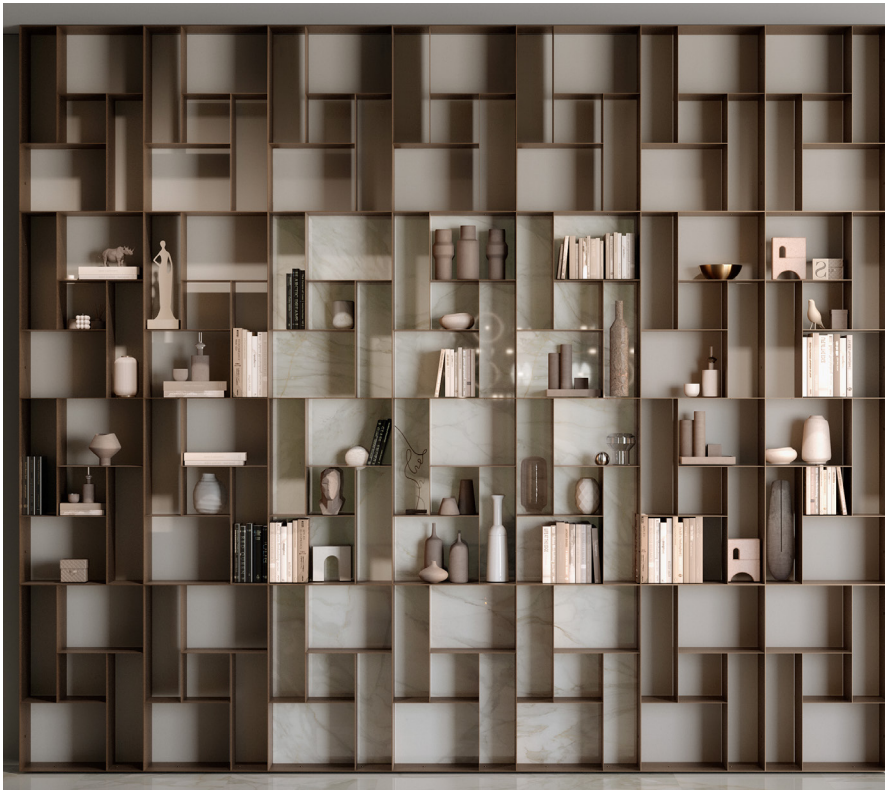

## Atena

*Design: Pocci & Dondoli*

### *Description*

An aesthetically appealing material match-up characterizes Atena bookcase. Its geometries enhance the apparent simplicity of the design, which invites to customization in the choice not only of finishes, but also of spaces, alternating solids and voids, which endow the bookcase with dynamism and reflections, in extravagant contrast to the rigor of squares and rectangles.

This high-end bookcase is designed for wall mounting only, as no freestanding compositions are available.

Made in Italy.