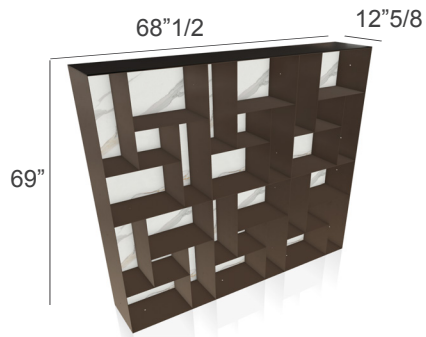

F) 6 modules with back in Glass, Metal or SuperMarble ■
+ Glass top