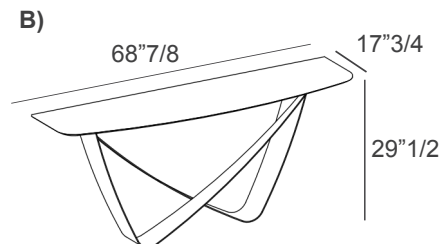

### Description

Bach console lies on two elegant and plain molded elements that intersect enriching its sober and light design. The refined top endows this console with a timeless beauty and a classical touch, making it match with the other pieces of this collection.

### Dimensions

A) 57"W x 17"3/4D x 29"1/2H - Cod. 06.42

B) 68"7/8W x 17"3/4D x 29"1/2H - Cod. 06.43

Optional drawer: 22"3/8W x 15"1/2D x 5"5/8H