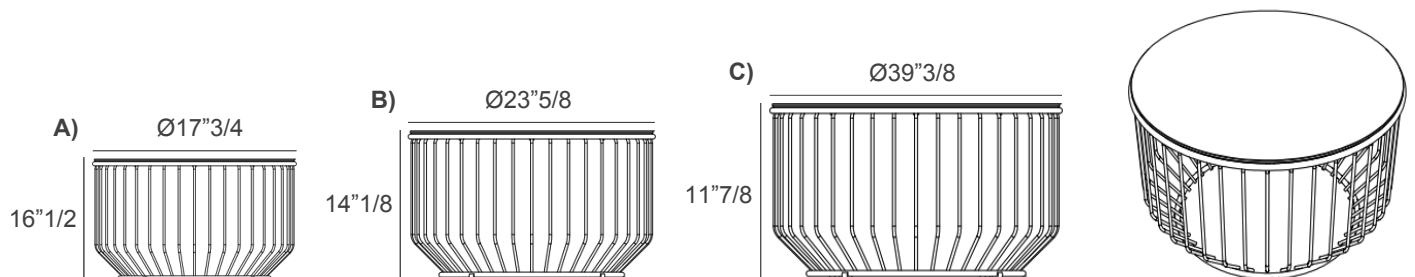

Circus

Description

Circus embodies minimalist elegance, with its round shape seamlessly complementing various environments. The structure exudes a boho-chic and playful aesthetic, featuring thin tubular metal rods that support the SuperMarble top, creating a circular cage with captivating decorative allure. This design allows light to filter through, gently softening the shape and adding to its visual appeal. Made in Italy.

Dimensions

A) $\text{Ø}17\frac{3}{4}$ x $16\frac{1}{2}$ H - Cod. 08.31

B) $\text{Ø}23\frac{5}{8}$ x $14\frac{1}{8}$ H - Cod. 08.32

C) $\text{Ø}39\frac{3}{8}$ x $11\frac{7}{8}$ H - Cod. 08.33

Finishes & Materials