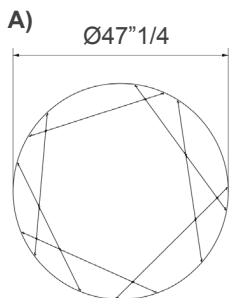

Coco

Design: Lorenzo Remedi

Description

Coco is a round mirror of 3/4" thick, with a minimal design, available in two different diameters, featuring polygonal engravings around its edge. Whether hung in a dining room, living room, or entryway, this mirror is sure to become a focal point, with its unique presence capable of transforming every reflection into a work of art.

Made in Italy.

Dimensions

A) Ø47" 1/4 - Cod. 09.34

B) Ø63" - Cod. 09.37

Finishes & Materials

Surface: Mirrored Glass.