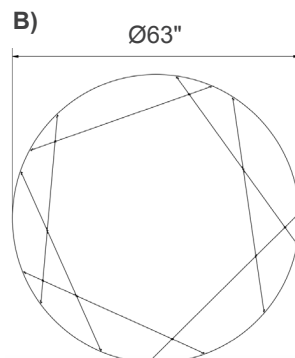

Coco

Design: Lorenzo Remedi

Description

Coco is a round mirror of 3/4" thick, with a minimal design, available in two different diameters, featuring polygonal engravings around its edge. Whether hung in a dining room, living room, or entryway, this mirror is sure to become a focal point, with its unique presence capable of transforming every reflection into a work of art.

Made in Italy.

Dimensions

A) Ø47" 1/4 - Cod. 09.34

B) Ø63" - Cod. 09.37

Finishes & Materials

Surface: Mirrored Glass.