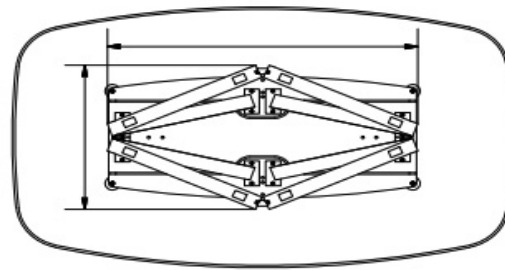

Delta

Dimensions

A) 78"3/4 x 45"5/8D x 29"1/2H - Cod. 53.25

B) 98"3/8 x 47"1/4D x 29"1/2H - Cod. 53.26

Underside view

Underside view