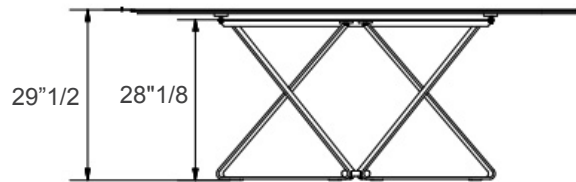

Delta

Dimensions

A) 78"3/4 x 45"5/8D x 29"1/2H - Cod. 53.25

B) 98"3/8 x 47"1/4D x 29"1/2H - Cod. 53.26

Underside view

Underside view