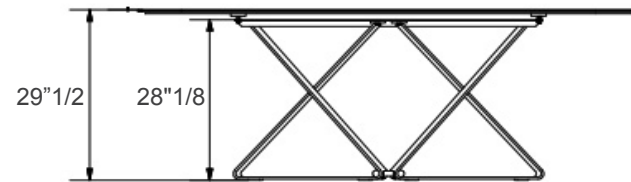

Delta

Dimensions

A) 78"3/4 x 45"5/8D x 29"1/2H - Cod. 53.25

B) 98"3/8 x 47"1/4D x 29"1/2H - Cod. 53.26

Underside view

Underside view