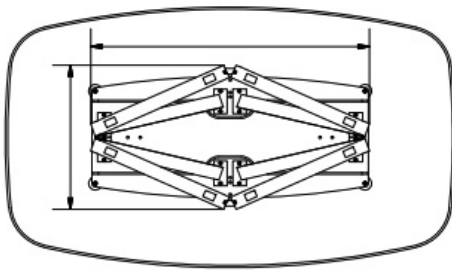

Delta

Dimensions

A) 78"3/4 x 45"5/8D x 29"1/2H - Cod. 53.25

B) 98"3/8 x 47"1/4D x 29"1/2H - Cod. 53.26

Underside view

Underside view