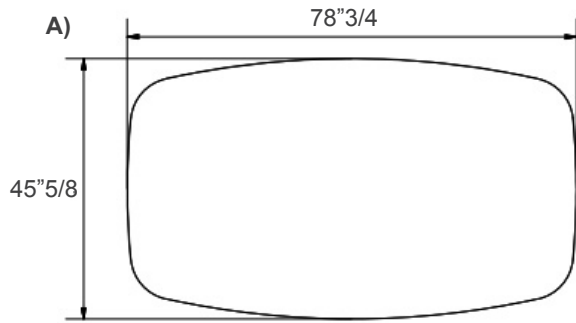

Delta

Dimensions

A) 78"3/4 x 45"5/8D x 29"1/2H - Cod. 53.25

B) 98"3/8 x 47"1/4D x 29"1/2H - Cod. 53.26

Underside view

Underside view