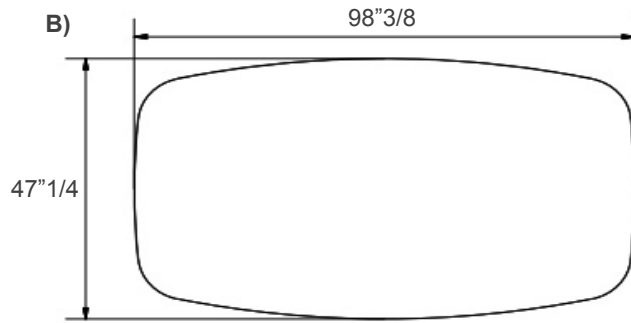

Delta

Dimensions

A) 78"3/4 x 45"5/8D x 29"1/2H - Cod. 53.25

B) 98"3/8 x 47"1/4D x 29"1/2H - Cod. 53.26

Underside view

Underside view