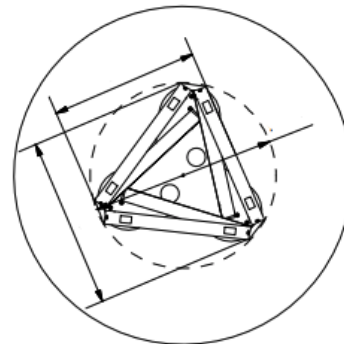

Please note: The available finishes for the top vary depending on the size of the table.

Delta

Dimensions

A) Ø51"1/8 x 29"1/2H - Cod. 53.23

B) Ø59" x 29"1/2H - Cod. 53.24

Underside view

Underside view