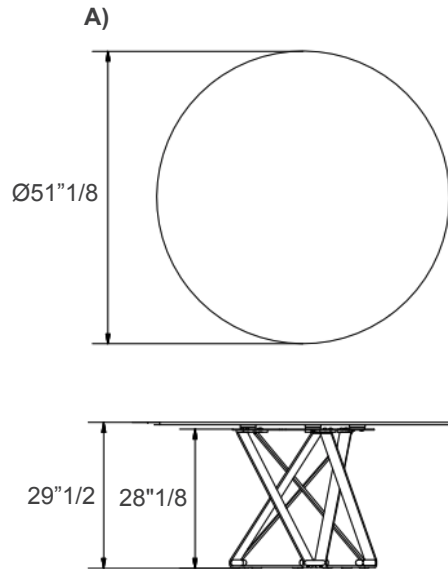

Please note: The available finishes for the top vary depending on the size of the table.

Delta

Dimensions

A) Ø51"1/8 x 29"1/2H - Cod. 53.23

B) Ø59" x 29"1/2H - Cod. 53.24

Underside view

Underside view