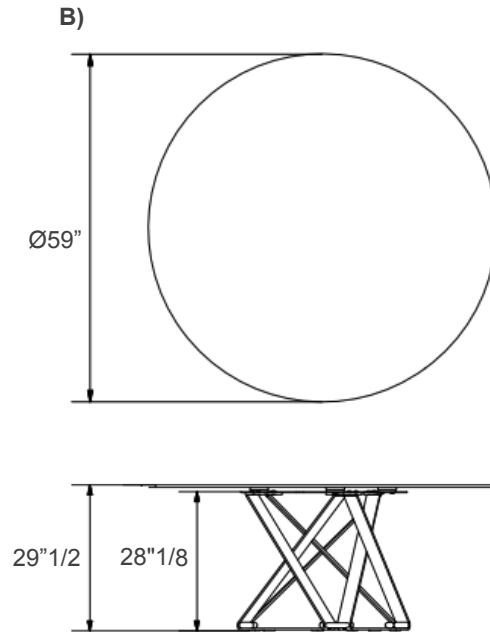

Please note: The available finishes for the top vary depending on the size of the table.

Delta

Dimensions

A) Ø51"1/8 x 29"1/2H - Cod. 53.23

B) Ø59" x 29"1/2H - Cod. 53.24

Underside view

Underside view