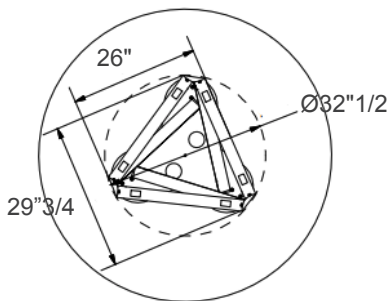

Please note: The available finishes for the top vary depending on the size of the table.

Delta

Dimensions

A) Ø51"1/8 x 29"1/2H - Cod. 53.23

B) Ø59" x 29"1/2H - Cod. 53.24

Underside view

Underside view