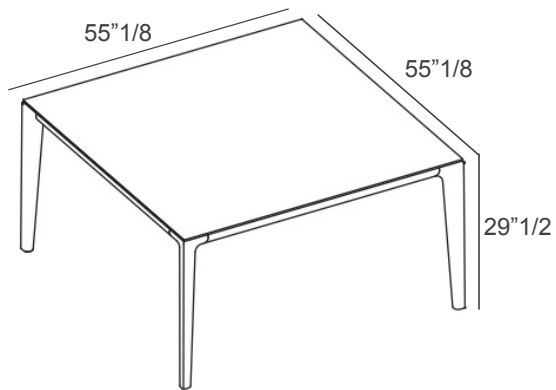

### Dimensions

Closed: 55"1/8W x 55"1/8D x 29"1/2H  
Open: 78"3/4W x 55"1/8D x 29"1/2H **Cod. 53.67**

Closed

Open