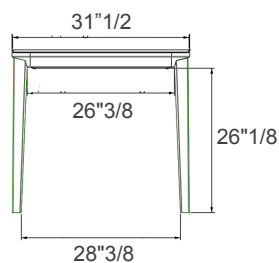

Made in Italy.

Finishes & Materials

Top: Glossy Lacquered Glass, Velvet Matt Anti-Scratch Lacquered Glass, SuperCeramic, Matt or Glossy SuperMarble.

Frame & Legs: Lacquered Metal.

Echo

Dimensions

A) Closed: 47"1/4W x 31"1/2D x 29"1/2H - *Cod. 20.75*

Open: 70"7/8W x 31"1/2D x 29"1/2H

B) Closed: 55"1/8W x 35"3/8D x 29"1/2H - *Cod. 20.76*

Open: 78"3/4W x 35"3/8D x 29"1/2H

C) Closed: 63"W x 35"3/8D x 29"1/2H - *Cod. 20.77*

Open: 90"1/2W x 35"3/8D x 29"1/2H

D) Closed: 74"7/8W x 39"3/8D x 29"1/2H - *Cod. 20.78*

Open: 106"1/4W x 39"3/8D x 29"1/2H

A) Closed

A) Open

B) Closed

B) Open

C) Closed

C) Open