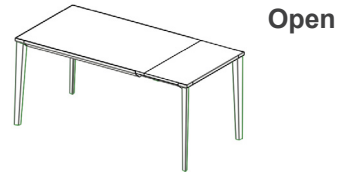

Made in Italy.

Finishes & Materials

Top: Glossy Lacquered Glass, Velvet Matt Anti-Scratch Lacquered Glass, SuperCeramic, Matt or Glossy SuperMarble.

Frame & Legs: Lacquered Metal.

Echo

Dimensions

A) Closed: 47"1/4W x 31"1/2D x 29"1/2H - *Cod. 20.75*

Open: 70"7/8W x 31"1/2D x 29"1/2H

B) Closed: 55"1/8W x 35"3/8D x 29"1/2H - *Cod. 20.76*

Open: 78"3/4W x 35"3/8D x 29"1/2H

C) Closed: 63"W x 35"3/8D x 29"1/2H - *Cod. 20.77*

Open: 90"1/2W x 35"3/8D x 29"1/2H

D) Closed: 74"7/8W x 39"3/8D x 29"1/2H - *Cod. 20.78*

Open: 106"1/4W x 39"3/8D x 29"1/2H

A) Closed

A) Open

B) Closed

B) Open

C) Closed

C) Open