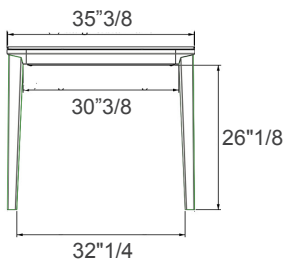

Open: 70"7/8W x 31"1/2D x 29"1/2H

B) Closed: 55"1/8W x 35"3/8D x 29"1/2H - *Cod. 20.76*

Open: 78"3/4W x 35"3/8D x 29"1/2H

C) Closed: 63"W x 35"3/8D x 29"1/2H - *Cod. 20.77*

Open: 90"1/2W x 35"3/8D x 29"1/2H

D) Closed: 74"7/8W x 39"3/8D x 29"1/2H - *Cod. 20.78*

Open: 106"1/4W x 39"3/8D x 29"1/2H

A) Closed

A) Open

B) Closed

B) Open

C) Closed

C) Open