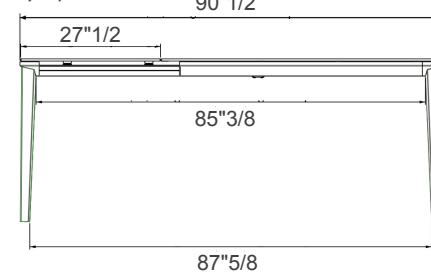

Made in Italy.

Finishes & Materials

Top: Glossy Lacquered Glass, Velvet Matt Anti-Scratch Lacquered Glass, SuperCeramic, Matt or Glossy SuperMarble.

Frame & Legs: Lacquered Metal.

Echo

Dimensions

A) Closed: 47"1/4W x 31"1/2D x 29"1/2H - *Cod. 20.75*

Open: 70"7/8W x 31"1/2D x 29"1/2H

B) Closed: 55"1/8W x 35"3/8D x 29"1/2H - *Cod. 20.76*

Open: 78"3/4W x 35"3/8D x 29"1/2H

C) Closed: 63"W x 35"3/8D x 29"1/2H - *Cod. 20.77*

Open: 90"1/2W x 35"3/8D x 29"1/2H

D) Closed: 74"7/8W x 39"3/8D x 29"1/2H - *Cod. 20.78*

Open: 106"1/4W x 39"3/8D x 29"1/2H

A) Closed

A) Open

B) Closed

B) Open

C) Closed

C) Open