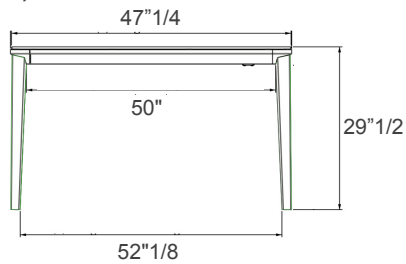

Made in Italy.

Finishes & Materials

Top: Glossy Lacquered Glass, Velvet Matt Anti-Scratch Lacquered Glass, SuperCeramic, Matt or Glossy SuperMarble.

Frame & Legs: Lacquered Metal.

Echo

Dimensions

A) Closed: 47"1/4W x 31"1/2D x 29"1/2H - *Cod. 20.75*

Open: 70"7/8W x 31"1/2D x 29"1/2H

B) Closed: 55"1/8W x 35"3/8D x 29"1/2H - *Cod. 20.76*

Open: 78"3/4W x 35"3/8D x 29"1/2H

C) Closed: 63"W x 35"3/8D x 29"1/2H - *Cod. 20.77*

Open: 90"1/2W x 35"3/8D x 29"1/2H

D) Closed: 74"7/8W x 39"3/8D x 29"1/2H - *Cod. 20.78*

Open: 106"1/4W x 39"3/8D x 29"1/2H

A) Closed

A) Open

B) Closed

B) Open

C) Closed

C) Open