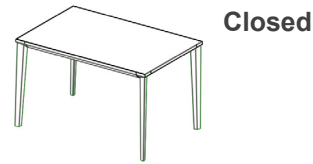

Made in Italy.

Finishes & Materials

Top: Glossy Lacquered Glass, Velvet Matt Anti-Scratch Lacquered Glass, SuperCeramic, Matt or Glossy SuperMarble.

Frame & Legs: Lacquered Metal.

Echo

Dimensions

A) Closed: 47"1/4W x 31"1/2D x 29"1/2H - *Cod. 20.75*

Open: 70"7/8W x 31"1/2D x 29"1/2H

B) Closed: 55"1/8W x 35"3/8D x 29"1/2H - *Cod. 20.76*

Open: 78"3/4W x 35"3/8D x 29"1/2H

C) Closed: 63"W x 35"3/8D x 29"1/2H - *Cod. 20.77*

Open: 90"1/2W x 35"3/8D x 29"1/2H

D) Closed: 74"7/8W x 39"3/8D x 29"1/2H - *Cod. 20.78*

Open: 106"1/4W x 39"3/8D x 29"1/2H

A) Closed

A) Open

B) Closed

B) Open

C) Closed

C) Open