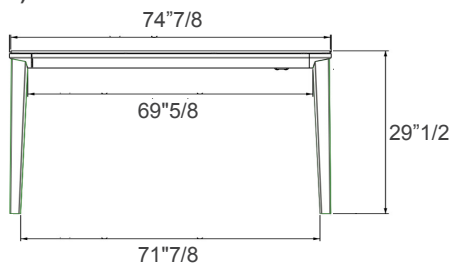

Echo

Dimensions

A) Closed: 47"1/4W x 31"1/2D x 29"1/2H - *Cod. 20.75*

Open: 70"7/8W x 31"1/2D x 29"1/2H

B) Closed: 55"1/8W x 35"3/8D x 29"1/2H - *Cod. 20.76*

Open: 78"3/4W x 35"3/8D x 29"1/2H

C) Closed: 63"W x 35"3/8D x 29"1/2H - *Cod. 20.77*

Open: 90"1/2W x 35"3/8D x 29"1/2H

D) Closed: 74"7/8W x 39"3/8D x 29"1/2H - *Cod. 20.78*

Open: 106"1/4W x 39"3/8D x 29"1/2H

D) Closed