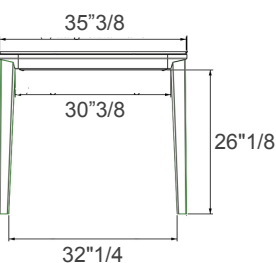

Made in Italy.

Finishes & Materials

Top: Glossy Lacquered Glass, Velvet Matt Anti-Scratch Lacquered Glass, SuperCeramic, Matt or Glossy SuperMarble.

Frame & Legs: Lacquered Metal.

Echo

Dimensions

A) Closed: 47"1/4W x 31"1/2D x 29"1/2H - *Cod. 20.75*

Open: 70"7/8W x 31"1/2D x 29"1/2H

B) Closed: 55"1/8W x 35"3/8D x 29"1/2H - *Cod. 20.76*

Open: 78"3/4W x 35"3/8D x 29"1/2H

C) Closed: 63"W x 35"3/8D x 29"1/2H - *Cod. 20.77*

Open: 90"1/2W x 35"3/8D x 29"1/2H

D) Closed: 74"7/8W x 39"3/8D x 29"1/2H - *Cod. 20.78*

Open: 106"1/4W x 39"3/8D x 29"1/2H

A) Closed

A) Open

B) Closed

B) Open

C) Closed

C) Open