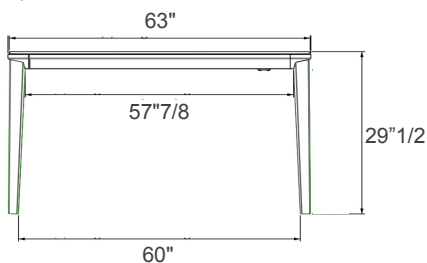

Made in Italy.

Finishes & Materials

Top: Glossy Lacquered Glass, Velvet Matt Anti-Scratch Lacquered Glass, SuperCeramic, Matt or Glossy SuperMarble.

Frame & Legs: Lacquered Metal.

Echo

Dimensions

A) Closed: 47"1/4W x 31"1/2D x 29"1/2H - *Cod. 20.75*

Open: 70"7/8W x 31"1/2D x 29"1/2H

B) Closed: 55"1/8W x 35"3/8D x 29"1/2H - *Cod. 20.76*

Open: 78"3/4W x 35"3/8D x 29"1/2H

C) Closed: 63"W x 35"3/8D x 29"1/2H - *Cod. 20.77*

Open: 90"1/2W x 35"3/8D x 29"1/2H

D) Closed: 74"7/8W x 39"3/8D x 29"1/2H - *Cod. 20.78*

Open: 106"1/4W x 39"3/8D x 29"1/2H

A) Closed

A) Open

B) Closed

B) Open

C) Closed

C) Open