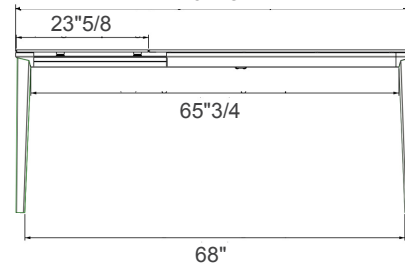

Made in Italy.

Finishes & Materials

Top: Glossy Lacquered Glass, Velvet Matt Anti-Scratch Lacquered Glass, SuperCeramic, Matt or Glossy SuperMarble.

Frame & Legs: Lacquered Metal.

Echo

Dimensions

A) Closed: 47"1/4W x 31"1/2D x 29"1/2H - *Cod. 20.75*

Open: 70"7/8W x 31"1/2D x 29"1/2H

B) Closed: 55"1/8W x 35"3/8D x 29"1/2H - *Cod. 20.76*

Open: 78"3/4W x 35"3/8D x 29"1/2H

C) Closed: 63"W x 35"3/8D x 29"1/2H - *Cod. 20.77*

Open: 90"1/2W x 35"3/8D x 29"1/2H

D) Closed: 74"7/8W x 39"3/8D x 29"1/2H - *Cod. 20.78*

Open: 106"1/4W x 39"3/8D x 29"1/2H

A) Closed

A) Open

B) Closed

B) Open

C) Closed

C) Open