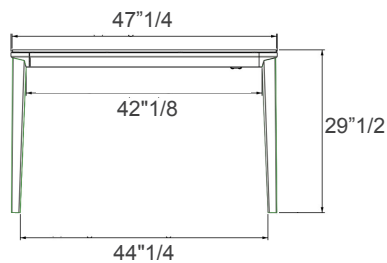

Made in Italy.

Finishes & Materials

Top: Glossy Lacquered Glass, Velvet Matt Anti-Scratch Lacquered Glass, SuperCeramic, Matt or Glossy SuperMarble.

Frame & Legs: Lacquered Metal.

Echo

Dimensions

A) Closed: 47"1/4W x 31"1/2D x 29"1/2H - *Cod. 20.75*

Open: 70"7/8W x 31"1/2D x 29"1/2H

B) Closed: 55"1/8W x 35"3/8D x 29"1/2H - *Cod. 20.76*

Open: 78"3/4W x 35"3/8D x 29"1/2H

C) Closed: 63"W x 35"3/8D x 29"1/2H - *Cod. 20.77*

Open: 90"1/2W x 35"3/8D x 29"1/2H

D) Closed: 74"7/8W x 39"3/8D x 29"1/2H - *Cod. 20.78*

Open: 106"1/4W x 39"3/8D x 29"1/2H

A) Closed

A) Open

B) Closed

B) Open

C) Closed

C) Open