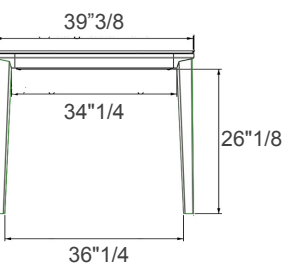

Echo

Dimensions

A) Closed: 47"1/4W x 31"1/2D x 29"1/2H - *Cod. 20.75*

Open: 70"7/8W x 31"1/2D x 29"1/2H

B) Closed: 55"1/8W x 35"3/8D x 29"1/2H - *Cod. 20.76*

Open: 78"3/4W x 35"3/8D x 29"1/2H

C) Closed: 63"W x 35"3/8D x 29"1/2H - *Cod. 20.77*

Open: 90"1/2W x 35"3/8D x 29"1/2H

D) Closed: 74"7/8W x 39"3/8D x 29"1/2H - *Cod. 20.78*

Open: 106"1/4W x 39"3/8D x 29"1/2H

D) Closed