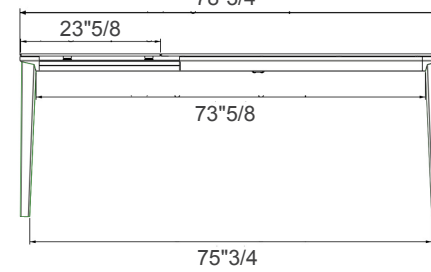

Made in Italy.

Finishes & Materials

Top: Glossy Lacquered Glass, Velvet Matt Anti-Scratch Lacquered Glass, SuperCeramic, Matt or Glossy SuperMarble.

Frame & Legs: Lacquered Metal.

Echo

Dimensions

A) Closed: 47"1/4W x 31"1/2D x 29"1/2H - *Cod. 20.75*

Open: 70"7/8W x 31"1/2D x 29"1/2H

B) Closed: 55"1/8W x 35"3/8D x 29"1/2H - *Cod. 20.76*

Open: 78"3/4W x 35"3/8D x 29"1/2H

C) Closed: 63"W x 35"3/8D x 29"1/2H - *Cod. 20.77*

Open: 90"1/2W x 35"3/8D x 29"1/2H

D) Closed: 74"7/8W x 39"3/8D x 29"1/2H - *Cod. 20.78*

Open: 106"1/4W x 39"3/8D x 29"1/2H

A) Closed

A) Open

B) Closed

B) Open

C) Closed

C) Open