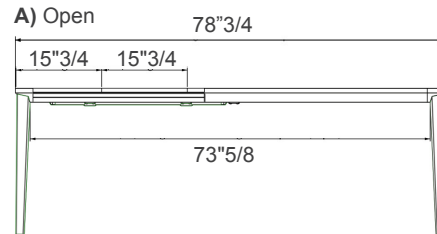

Echo In

Dimensions

A) Closed: 47"1/4W x 31"1/2D x 29"1/2H - *Cod. 20.70*
1 Extension Leaf Open: 63"W x 31"1/2D x 29"1/2H
2 Extension Leaves Open: 78"3/4W x 31"1/2D x 29"1/2H

B) Closed: 55"1/8W x 35"3/8D x 29"1/2H - *Cod. 20.71*
1 Extension Leaf Open: 70"7/8W x 35"3/8D x 29"1/2H
2 Extension Leaves Open: 86"5/8W x 35"3/8D x 29"1/2H

C) Closed: 63"W x 35"3/8D x 29"1/2H - *Cod. 20.72*
1 Extension Leaf Open: 82"5/8W x 35"3/8D x 29"1/2H
2 Extension Leaves Open: 102"3/8W x 35"3/8D x 29"1/2H

D) Closed: 74"7/8W x 39"3/8D x 29"1/2H - *Cod. 20.73*
1 Extension Leaf Open: 94"1/2W x 39"3/8D x 29"1/2H
2 Extension Leaves Open: 114"1/8W x 39"3/8D x 29"1/2H

Closed

Open with 1
Extension Leaf

Open with 2
Extension Leaves

A) Closed

A) Open

B) Closed

B) Open

C) Closed