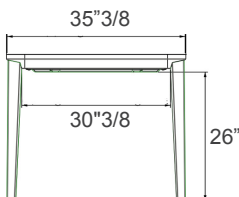

Echo In

Dimensions

A) Closed: 47"1/4W x 31"1/2D x 29"1/2H - *Cod. 20.70*
1 Extension Leaf Open: 63"W x 31"1/2D x 29"1/2H
2 Extension Leaves Open: 78"3/4W x 31"1/2D x 29"1/2H

B) Closed: 55"1/8W x 35"3/8D x 29"1/2H - *Cod. 20.71*
1 Extension Leaf Open: 70"7/8W x 35"3/8D x 29"1/2H
2 Extension Leaves Open: 86"5/8W x 35"3/8D x 29"1/2H

C) Closed: 63"W x 35"3/8D x 29"1/2H - *Cod. 20.72*
1 Extension Leaf Open: 82"5/8W x 35"3/8D x 29"1/2H
2 Extension Leaves Open: 102"3/8W x 35"3/8D x 29"1/2H

D) Closed: 74"7/8W x 39"3/8D x 29"1/2H - *Cod. 20.73*
1 Extension Leaf Open: 94"1/2W x 39"3/8D x 29"1/2H
2 Extension Leaves Open: 114"1/8W x 39"3/8D x 29"1/2H

Closed

Open with 1
Extension Leaf

Open with 2
Extension Leaves

A) Closed

A) Open

B) Closed

B) Open

C) Closed