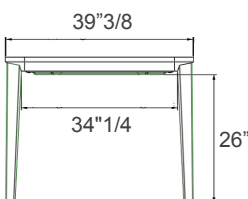

Echo In

Dimensions

A) Closed: 47"1/4W x 31"1/2D x 29"1/2H - *Cod. 20.70*
1 Extension Leaf Open: 63"W x 31"1/2D x 29"1/2H
2 Extension Leaves Open: 78"3/4W x 31"1/2D x 29"1/2H

B) Closed: 55"1/8W x 35"3/8D x 29"1/2H - *Cod. 20.71*
1 Extension Leaf Open: 70"7/8W x 35"3/8D x 29"1/2H
2 Extension Leaves Open: 86"5/8W x 35"3/8D x 29"1/2H

C) Closed: 63"W x 35"3/8D x 29"1/2H - *Cod. 20.72*
1 Extension Leaf Open: 82"5/8W x 35"3/8D x 29"1/2H
2 Extension Leaves Open: 102"3/8W x 35"3/8D x 29"1/2H

D) Closed: 74"7/8W x 39"3/8D x 29"1/2H - *Cod. 20.73*
1 Extension Leaf Open: 94"1/2W x 39"3/8D x 29"1/2H
2 Extension Leaves Open: 114"1/8W x 39"3/8D x 29"1/2H