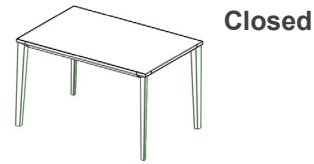

Echo In

Dimensions

A) Closed: 47"1/4W x 31"1/2D x 29"1/2H - *Cod. 20.70*
1 Extension Leaf Open: 63"W x 31"1/2D x 29"1/2H
2 Extension Leaves Open: 78"3/4W x 31"1/2D x 29"1/2H

B) Closed: 55"1/8W x 35"3/8D x 29"1/2H - *Cod. 20.71*
1 Extension Leaf Open: 70"7/8W x 35"3/8D x 29"1/2H
2 Extension Leaves Open: 86"5/8W x 35"3/8D x 29"1/2H

C) Closed: 63"W x 35"3/8D x 29"1/2H - *Cod. 20.72*
1 Extension Leaf Open: 82"5/8W x 35"3/8D x 29"1/2H
2 Extension Leaves Open: 102"3/8W x 35"3/8D x 29"1/2H

D) Closed: 74"7/8W x 39"3/8D x 29"1/2H - *Cod. 20.73*
1 Extension Leaf Open: 94"1/2W x 39"3/8D x 29"1/2H
2 Extension Leaves Open: 114"1/8W x 39"3/8D x 29"1/2H

Closed

Open with 1
Extension Leaf

Open with 2
Extension Leaves

A) Closed

A) Open

B) Closed

B) Open

C) Closed