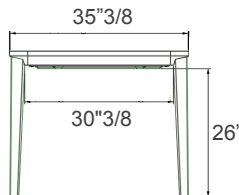

Echo In

Dimensions

A) Closed: 47"1/4W x 31"1/2D x 29"1/2H - *Cod. 20.70*
1 Extension Leaf Open: 63"W x 31"1/2D x 29"1/2H
2 Extension Leaves Open: 78"3/4W x 31"1/2D x 29"1/2H

B) Closed: 55"1/8W x 35"3/8D x 29"1/2H - *Cod. 20.71*
1 Extension Leaf Open: 70"7/8W x 35"3/8D x 29"1/2H
2 Extension Leaves Open: 86"5/8W x 35"3/8D x 29"1/2H

C) Closed: 63"W x 35"3/8D x 29"1/2H - *Cod. 20.72*
1 Extension Leaf Open: 82"5/8W x 35"3/8D x 29"1/2H
2 Extension Leaves Open: 102"3/8W x 35"3/8D x 29"1/2H

D) Closed: 74"7/8W x 39"3/8D x 29"1/2H - *Cod. 20.73*
1 Extension Leaf Open: 94"1/2W x 39"3/8D x 29"1/2H
2 Extension Leaves Open: 114"1/8W x 39"3/8D x 29"1/2H

Closed

Open with 1
Extension Leaf

Open with 2
Extension Leaves

A) Closed

A) Open

B) Closed

B) Open

C) Closed