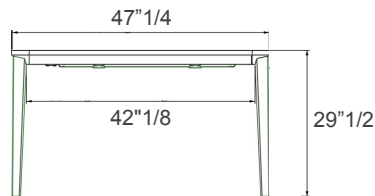

Echo In

Dimensions

A) Closed: 47"1/4W x 31"1/2D x 29"1/2H - *Cod. 20.70*
1 Extension Leaf Open: 63"W x 31"1/2D x 29"1/2H
2 Extension Leaves Open: 78"3/4W x 31"1/2D x 29"1/2H

B) Closed: 55"1/8W x 35"3/8D x 29"1/2H - *Cod. 20.71*
1 Extension Leaf Open: 70"7/8W x 35"3/8D x 29"1/2H
2 Extension Leaves Open: 86"5/8W x 35"3/8D x 29"1/2H

C) Closed: 63"W x 35"3/8D x 29"1/2H - *Cod. 20.72*
1 Extension Leaf Open: 82"5/8W x 35"3/8D x 29"1/2H
2 Extension Leaves Open: 102"3/8W x 35"3/8D x 29"1/2H

D) Closed: 74"7/8W x 39"3/8D x 29"1/2H - *Cod. 20.73*
1 Extension Leaf Open: 94"1/2W x 39"3/8D x 29"1/2H
2 Extension Leaves Open: 114"1/8W x 39"3/8D x 29"1/2H

Closed

Open with 1
Extension Leaf

Open with 2
Extension Leaves

A) Closed

A) Open

B) Closed

B) Open

C) Closed