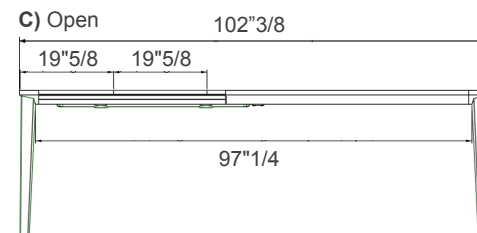

Echo In

Dimensions

A) Closed: 47"1/4W x 31"1/2D x 29"1/2H - *Cod. 20.70*
1 Extension Leaf Open: 63"W x 31"1/2D x 29"1/2H
2 Extension Leaves Open: 78"3/4W x 31"1/2D x 29"1/2H

B) Closed: 55"1/8W x 35"3/8D x 29"1/2H - *Cod. 20.71*
1 Extension Leaf Open: 70"7/8W x 35"3/8D x 29"1/2H
2 Extension Leaves Open: 86"5/8W x 35"3/8D x 29"1/2H

C) Closed: 63"W x 35"3/8D x 29"1/2H - *Cod. 20.72*
1 Extension Leaf Open: 82"5/8W x 35"3/8D x 29"1/2H
2 Extension Leaves Open: 102"3/8W x 35"3/8D x 29"1/2H

D) Closed: 74"7/8W x 39"3/8D x 29"1/2H - *Cod. 20.73*
1 Extension Leaf Open: 94"1/2W x 39"3/8D x 29"1/2H
2 Extension Leaves Open: 114"1/8W x 39"3/8D x 29"1/2H

D) Open