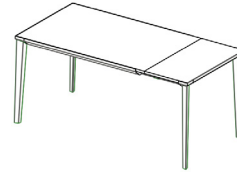

Echo In

Description

This elegant extendable table seamlessly combines functionality with refined aesthetics. Its clean lines and sophisticated design make it a versatile piece, perfect for both intimate gatherings and larger social events. The extension mechanism allows for effortless adaptability, ensuring ample space whenever needed. Supported by sleek legs, the table exudes a modern yet timeless appeal, making it an ideal centerpiece for contemporary dining spaces.

Echo In

Dimensions

A) Closed: 47"1/4W x 31"1/2D x 29"1/2H - *Cod. 20.70*
1 Extension Leaf Open: 63"W x 31"1/2D x 29"1/2H
2 Extension Leaves Open: 78"3/4W x 31"1/2D x 29"1/2H

B) Closed: 55"1/8W x 35"3/8D x 29"1/2H - *Cod. 20.71*
1 Extension Leaf Open: 70"7/8W x 35"3/8D x 29"1/2H
2 Extension Leaves Open: 86"5/8W x 35"3/8D x 29"1/2H

C) Closed: 63"W x 35"3/8D x 29"1/2H - *Cod. 20.72*
1 Extension Leaf Open: 82"5/8W x 35"3/8D x 29"1/2H
2 Extension Leaves Open: 102"3/8W x 35"3/8D x 29"1/2H

D) Closed: 74"7/8W x 39"3/8D x 29"1/2H - *Cod. 20.73*
1 Extension Leaf Open: 94"1/2W x 39"3/8D x 29"1/2H
2 Extension Leaves Open: 114"1/8W x 39"3/8D x 29"1/2H

Closed

Open with 1
Extension Leaf

Open with 2
Extension Leaves

A) Closed

A) Open

B) Closed

B) Open

C) Closed