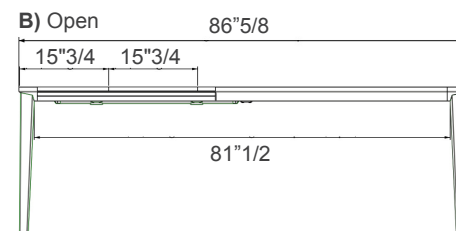

Echo In

Dimensions

A) Closed: 47"1/4W x 31"1/2D x 29"1/2H - *Cod. 20.70*
1 Extension Leaf Open: 63"W x 31"1/2D x 29"1/2H
2 Extension Leaves Open: 78"3/4W x 31"1/2D x 29"1/2H

B) Closed: 55"1/8W x 35"3/8D x 29"1/2H - *Cod. 20.71*
1 Extension Leaf Open: 70"7/8W x 35"3/8D x 29"1/2H
2 Extension Leaves Open: 86"5/8W x 35"3/8D x 29"1/2H

C) Closed: 63"W x 35"3/8D x 29"1/2H - *Cod. 20.72*
1 Extension Leaf Open: 82"5/8W x 35"3/8D x 29"1/2H
2 Extension Leaves Open: 102"3/8W x 35"3/8D x 29"1/2H

D) Closed: 74"7/8W x 39"3/8D x 29"1/2H - *Cod. 20.73*
1 Extension Leaf Open: 94"1/2W x 39"3/8D x 29"1/2H
2 Extension Leaves Open: 114"1/8W x 39"3/8D x 29"1/2H

Closed

Open with 1
Extension Leaf

Open with 2
Extension Leaves

A) Closed

A) Open

B) Closed

B) Open

C) Closed