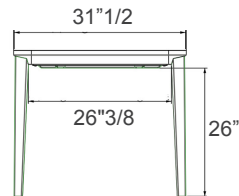

Echo In

Dimensions

A) Closed: 47"1/4W x 31"1/2D x 29"1/2H - *Cod. 20.70*
1 Extension Leaf Open: 63"W x 31"1/2D x 29"1/2H
2 Extension Leaves Open: 78"3/4W x 31"1/2D x 29"1/2H

B) Closed: 55"1/8W x 35"3/8D x 29"1/2H - *Cod. 20.71*
1 Extension Leaf Open: 70"7/8W x 35"3/8D x 29"1/2H
2 Extension Leaves Open: 86"5/8W x 35"3/8D x 29"1/2H

C) Closed: 63"W x 35"3/8D x 29"1/2H - *Cod. 20.72*
1 Extension Leaf Open: 82"5/8W x 35"3/8D x 29"1/2H
2 Extension Leaves Open: 102"3/8W x 35"3/8D x 29"1/2H

D) Closed: 74"7/8W x 39"3/8D x 29"1/2H - *Cod. 20.73*
1 Extension Leaf Open: 94"1/2W x 39"3/8D x 29"1/2H
2 Extension Leaves Open: 114"1/8W x 39"3/8D x 29"1/2H

Closed

Open with 1
Extension Leaf

Open with 2
Extension Leaves

A) Closed

A) Open

B) Closed

B) Open

C) Closed