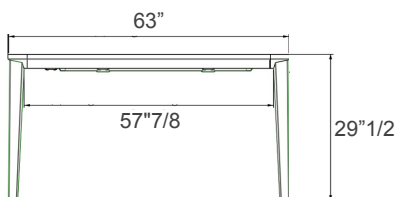

Echo In

Dimensions

A) Closed: 47"1/4W x 31"1/2D x 29"1/2H - *Cod. 20.70*
1 Extension Leaf Open: 63"W x 31"1/2D x 29"1/2H
2 Extension Leaves Open: 78"3/4W x 31"1/2D x 29"1/2H

B) Closed: 55"1/8W x 35"3/8D x 29"1/2H - *Cod. 20.71*
1 Extension Leaf Open: 70"7/8W x 35"3/8D x 29"1/2H
2 Extension Leaves Open: 86"5/8W x 35"3/8D x 29"1/2H

C) Closed: 63"W x 35"3/8D x 29"1/2H - *Cod. 20.72*
1 Extension Leaf Open: 82"5/8W x 35"3/8D x 29"1/2H
2 Extension Leaves Open: 102"3/8W x 35"3/8D x 29"1/2H

D) Closed: 74"7/8W x 39"3/8D x 29"1/2H - *Cod. 20.73*
1 Extension Leaf Open: 94"1/2W x 39"3/8D x 29"1/2H
2 Extension Leaves Open: 114"1/8W x 39"3/8D x 29"1/2H

Closed

Open with 1
Extension Leaf

Open with 2
Extension Leaves

A) Closed

A) Open

B) Closed

B) Open

C) Closed