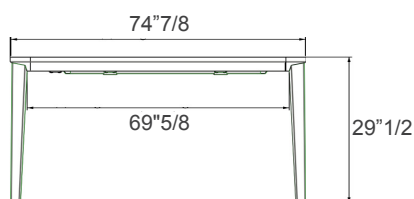

Echo In

Dimensions

A) Closed: 47"1/4W x 31"1/2D x 29"1/2H - *Cod. 20.70*
1 Extension Leaf Open: 63"W x 31"1/2D x 29"1/2H
2 Extension Leaves Open: 78"3/4W x 31"1/2D x 29"1/2H

B) Closed: 55"1/8W x 35"3/8D x 29"1/2H - *Cod. 20.71*
1 Extension Leaf Open: 70"7/8W x 35"3/8D x 29"1/2H
2 Extension Leaves Open: 86"5/8W x 35"3/8D x 29"1/2H

C) Closed: 63"W x 35"3/8D x 29"1/2H - *Cod. 20.72*
1 Extension Leaf Open: 82"5/8W x 35"3/8D x 29"1/2H
2 Extension Leaves Open: 102"3/8W x 35"3/8D x 29"1/2H

D) Closed: 74"7/8W x 39"3/8D x 29"1/2H - *Cod. 20.73*
1 Extension Leaf Open: 94"1/2W x 39"3/8D x 29"1/2H
2 Extension Leaves Open: 114"1/8W x 39"3/8D x 29"1/2H