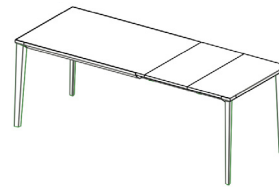

Echo In

Dimensions

A) Closed: 47"1/4W x 31"1/2D x 29"1/2H - *Cod. 20.70*
1 Extension Leaf Open: 63"W x 31"1/2D x 29"1/2H
2 Extension Leaves Open: 78"3/4W x 31"1/2D x 29"1/2H

B) Closed: 55"1/8W x 35"3/8D x 29"1/2H - *Cod. 20.71*
1 Extension Leaf Open: 70"7/8W x 35"3/8D x 29"1/2H
2 Extension Leaves Open: 86"5/8W x 35"3/8D x 29"1/2H

C) Closed: 63"W x 35"3/8D x 29"1/2H - *Cod. 20.72*
1 Extension Leaf Open: 82"5/8W x 35"3/8D x 29"1/2H
2 Extension Leaves Open: 102"3/8W x 35"3/8D x 29"1/2H

D) Closed: 74"7/8W x 39"3/8D x 29"1/2H - *Cod. 20.73*
1 Extension Leaf Open: 94"1/2W x 39"3/8D x 29"1/2H
2 Extension Leaves Open: 114"1/8W x 39"3/8D x 29"1/2H

Closed

Open with 1
Extension Leaf

Open with 2
Extension Leaves

A) Closed

A) Open

B) Closed

B) Open

C) Closed