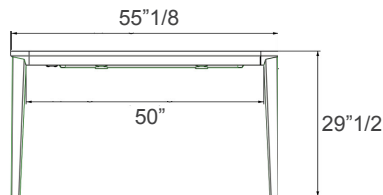

Echo In

Dimensions

A) Closed: 47"1/4W x 31"1/2D x 29"1/2H - *Cod. 20.70*
1 Extension Leaf Open: 63"W x 31"1/2D x 29"1/2H
2 Extension Leaves Open: 78"3/4W x 31"1/2D x 29"1/2H

B) Closed: 55"1/8W x 35"3/8D x 29"1/2H - *Cod. 20.71*
1 Extension Leaf Open: 70"7/8W x 35"3/8D x 29"1/2H
2 Extension Leaves Open: 86"5/8W x 35"3/8D x 29"1/2H

C) Closed: 63"W x 35"3/8D x 29"1/2H - *Cod. 20.72*
1 Extension Leaf Open: 82"5/8W x 35"3/8D x 29"1/2H
2 Extension Leaves Open: 102"3/8W x 35"3/8D x 29"1/2H

D) Closed: 74"7/8W x 39"3/8D x 29"1/2H - *Cod. 20.73*
1 Extension Leaf Open: 94"1/2W x 39"3/8D x 29"1/2H
2 Extension Leaves Open: 114"1/8W x 39"3/8D x 29"1/2H

Closed

Open with 1
Extension Leaf

Open with 2
Extension Leaves

A) Closed

A) Open

B) Closed

B) Open

C) Closed