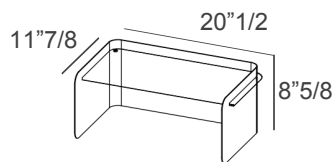

Elvis

Description

The cocktail cabinet stands out for its exquisite transparency and the vibrant, deep reflections of its semi-reflective bronzed glass. A metal profile elegantly outlines the cabinet's perimeter, while a minimalist supporting structure upholds the glass cabinet, offering a tantalizing glimpse of its contents. The design ethos of Elvis embodies a commitment to utmost formal lightness, enriching the living area and fostering harmonious dialogue with diverse interior spaces. A bronze mirrored shelf with a dark brass sheet steel is available as optional. Made in Italy.

Dimensions

47"1/4W x 17"D x 45"5/8H - Cod. 15.55

Optional shelf: 20"1/2W x 11"7/8D x 8"5/8H

Finishes & Materials

Top, Doors & Sides: Transparent glass.
Frame & Base: Lacquered metal.