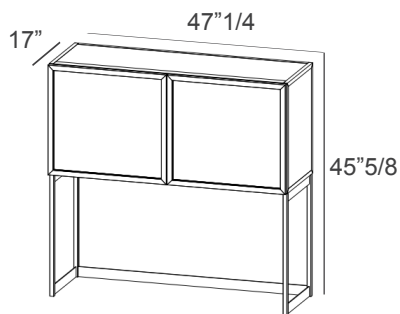

Elvis

Description

The cocktail cabinet stands out for its exquisite transparency and the vibrant, deep reflections of its semi-reflective bronzed glass. A metal profile elegantly outlines the cabinet's perimeter, while a minimalist supporting structure upholds the glass cabinet, offering a tantalizing glimpse of its contents. The design ethos of Elvis embodies a commitment to utmost formal lightness, enriching the living area and fostering harmonious dialogue with diverse interior spaces. A bronze mirrored shelf with a dark brass sheet steel is available as optional. Made in Italy.

Dimensions

47"1/4W x 17"D x 45"5/8H - Cod. 15.55

Optional shelf: 20"1/2W x 11"7/8D x 8"5/8H

Finishes & Materials

Top, Doors & Sides: Transparent glass.
Frame & Base: Lacquered metal.