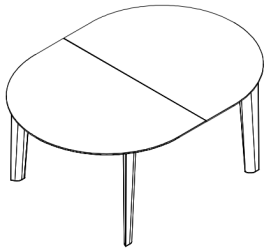

Featuring a seamless extension mechanism, it expands smoothly, unveiling hidden leaves for an effortless transition to a larger surface. Its versatile design allows it to blend effortlessly with different décor styles, making it a refined yet practical addition to any modern home. Made in Italy.

Etro

Dimensions

Closed: 70"7/8W x 51"1/8D x 29"1/2H - *Cod. 54.27*

Open: 94"1/2W x 51"1/8D x 29"1/2H

Closed

Open