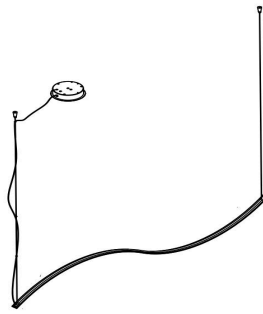

Single pendant

- Light source facing upwards
- Light source: LED 9,5W - 810lm - 3000K
- **Cod. 56.61**