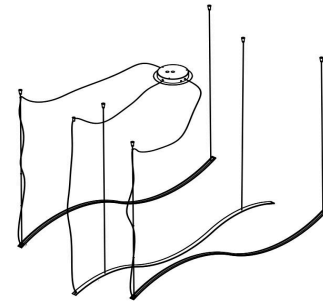

Triple pendant

- 2 pendant light source facing upwards
- 1 pendant light source facing downwards
- Light source: LED x3 9,5W - 810lm - 3000K
- **Cod. 56.64**