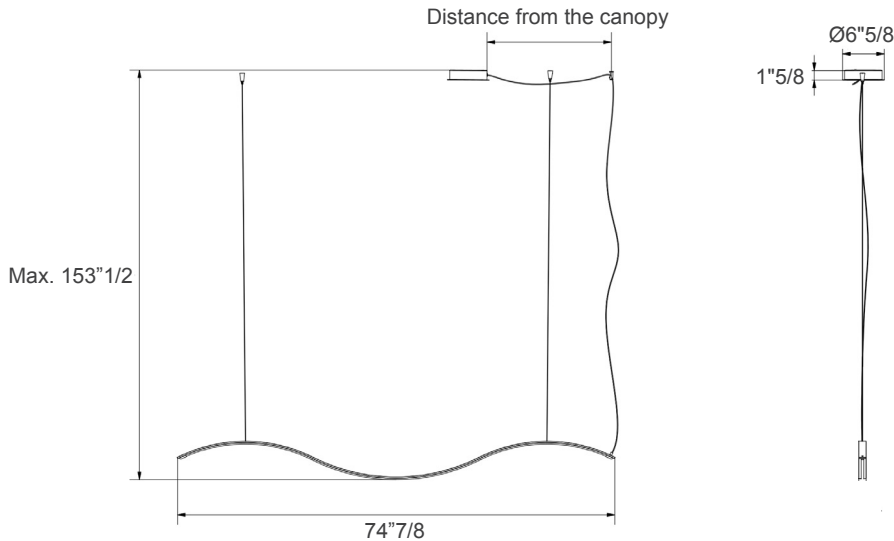

### Dimensions

74"7/8W x 19"5/8D x 153"1/2MaxH of Tensors & Canopy