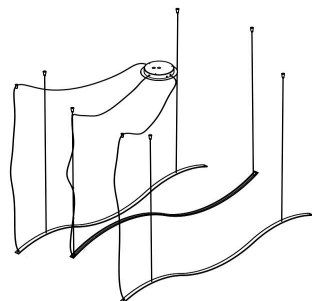

Triple pendant

- 1 pendant light source facing upwards
- 2 pendant light source facing downwards
- Light source: LED x3 9,5W - 810lm - 3000K
- **Cod. 56.63**