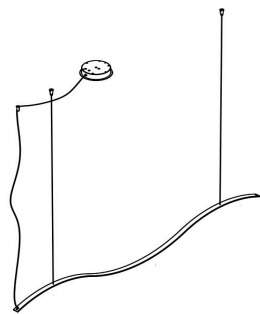

Versions

Single pendant

- Light source facing downwards
- Light source: LED 9,5W - 810lm - 3000K
- **Cod. 56.60**