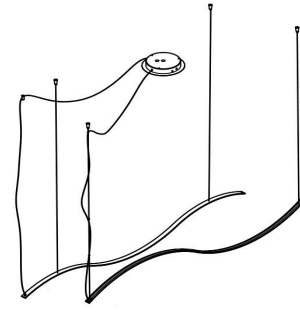

Double pendant

- 1 pendant light source facing upwards
- 1 pendant light source facing downwards
- Light source: LED x2 9,5W - 810lm - 3000K
- **Cod. 56.62**