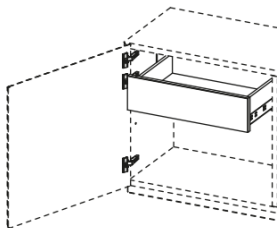

Base or Legs: Lacquered metal.

Inside Shelves: Clear glass.

Kunta

Dimensions

- A) Two-doors: 56"5/8W x 18"1/4D x 27"3/8H - *Cod. 15.90*
- B) Three-doors: 85"W x 18"1/4D x 27"3/8H - *Cod. 15.91*
- C) Two-doors: 56"5/8W x 18"1/4D x 31"1/4H - *Cod. 15.92*
- D) Three-doors: 85"W x 18"1/4D x 31"1/4H - *Cod. 15.93*

Optional inside drawer:
 - 23"1/4W x 16"1/8D x 7"1/2H
 - With mirror front

Optional glass top:
 A) 56"5/8W x 17"3/8D x 1/4"H
 B) 85"W x 17"3/8D x 1/4"H