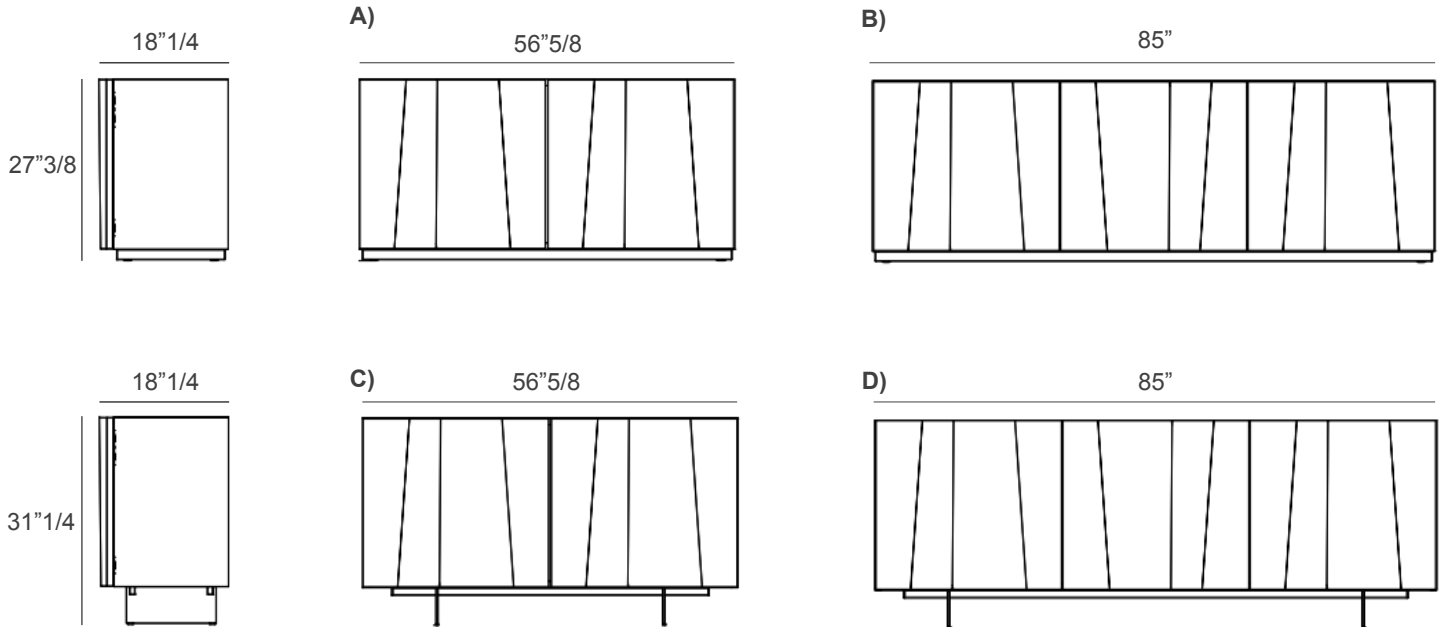

Kunta

Description

Kunta is a sideboard that not only offers storage functionality, but also transforms the surrounding space with its magnetic presence. Featuring two or three hinged doors in Lacquered Wood, meticulously crafted as if they were folded paper sheets, it evokes the ancient Japanese art of origami. These folds not only add a dynamic visual element, but also create a play of light and shadow that animates the surface. Each space becomes a visual and tactile experience, a narrative of depths and surfaces inviting exploration and engagement.

Base or Legs: Lacquered metal.

Inside Shelves: Clear glass.

Kunta

Dimensions

- A) Two-doors: 56"5/8W x 18"1/4D x 27"3/8H - *Cod. 15.90*
- B) Three-doors: 85"W x 18"1/4D x 27"3/8H - *Cod. 15.91*
- C) Two-doors: 56"5/8W x 18"1/4D x 31"1/4H - *Cod. 15.92*
- D) Three-doors: 85"W x 18"1/4D x 31"1/4H - *Cod. 15.93*

Optional inside drawer:
 - 23"1/4W x 16"1/8D x 7"1/2H
 - With mirror front

Optional glass top:
 A) 56"5/8W x 17"3/8D x 1/4"H
 B) 85"W x 17"3/8D x 1/4"H