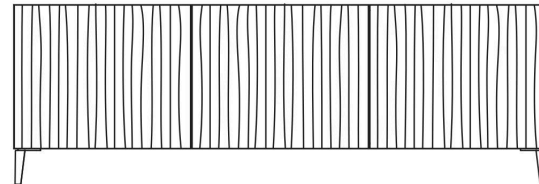

### *Description*

The Musa sideboard was designed as a symbol of Italian elegance and contemporary design, reflecting Bontempi Casa's ethos of combining superior craftsmanship with the demands of the modern lifestyle. It is a versatile piece, designed to complement different interiors by offering both beauty and functionality. This high-end sideboard received the prestigious German Design Award 2025 in the category 'Excellent Product Design – Furniture'. This recognition underlines Bontempi Casa's ongoing commitment to excellence in design, innovation and craftsmanship in the international furniture industry. Musa is not freestanding and wall fixing is recommended. Additionally, it offers an inside drawer and a transparent extra-clear glass top as optionals.

### *Finishes & Materials*

**Top & Sides:** Lacquered wood.  
**Doors:** Lacquered or Veneer wood.  
**Inside Shelves:** Clear glass.  
**Base or Legs:** Lacquered metal.

### Dimensions

A) Two-doors: 56"5/8W x 18"1/4D x 27"3/8H - Cod. 15.46

B) Three-doors: 85"W x 18"1/4D x 27"3/8H - Cod. 15.47

C) Two-doors: 56"5/8W x 18"1/4D x 31"7/8H - Cod. 15.48

D) Three-doors: 85"W x 18"1/4D x 31"7/8H - Cod. 15.49

#### Optional glass top:

- A) 56"5/8W x 17"3/8D x 1/4"H
- B) 85"W x 17"3/8D x 1/4"H