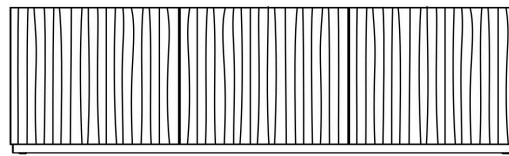

### *Description*

The Musa sideboard was designed as a symbol of Italian elegance and contemporary design, reflecting Bontempi Casa's ethos of combining superior craftsmanship with the demands of the modern lifestyle. It is a versatile piece, designed to complement different interiors by offering both beauty and functionality. This high-end sideboard received the prestigious German Design Award 2025 in the category 'Excellent Product Design – Furniture'. This recognition underlines Bontempi Casa's ongoing commitment to excellence in design, innovation and craftsmanship in the international furniture industry. Musa is not freestanding and wall fixing is recommended. Additionally, it offers an inside drawer and a transparent extra-clear glass top as optionals.

### Dimensions

A) Two-doors: 56"5/8W x 18"1/4D x 27"3/8H - Cod. 15.46

B) Three-doors: 85"W x 18"1/4D x 27"3/8H - Cod. 15.47

C) Two-doors: 56"5/8W x 18"1/4D x 31"7/8H - Cod. 15.48

D) Three-doors: 85"W x 18"1/4D x 31"7/8H - Cod. 15.49