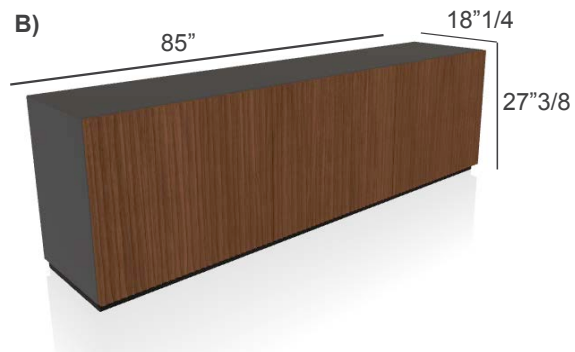

### *Finishes & Materials*

**Top & Sides:** Lacquered wood.  
**Doors:** Lacquered or Veneer wood.  
**Inside Shelves:** Clear glass.  
**Base or Legs:** Lacquered metal.

### Dimensions

A) Two-doors: 56"5/8W x 18"1/4D x 27"3/8H - Cod. 15.46

B) Three-doors: 85"W x 18"1/4D x 27"3/8H - Cod. 15.47

C) Two-doors: 56"5/8W x 18"1/4D x 31"7/8H - Cod. 15.48

D) Three-doors: 85"W x 18"1/4D x 31"7/8H - Cod. 15.49