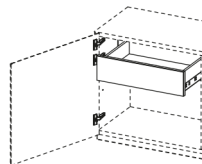

### Dimensions

A) Two-doors: 56"5/8W x 18"1/4D x 27"3/8H - Cod. 15.46

B) Three-doors: 85"W x 18"1/4D x 27"3/8H - Cod. 15.47

C) Two-doors: 56"5/8W x 18"1/4D x 31"7/8H - Cod. 15.48

D) Three-doors: 85"W x 18"1/4D x 31"7/8H - Cod. 15.49

#### Optional inside drawer:

- 23"1/4W x 16"1/8D x 7"1/2H
- With mirror front

#### Optional glass top:

- A) 56"5/8W x 17"3/8D x 1/4"H
- B) 85"W x 17"3/8D x 1/4"H