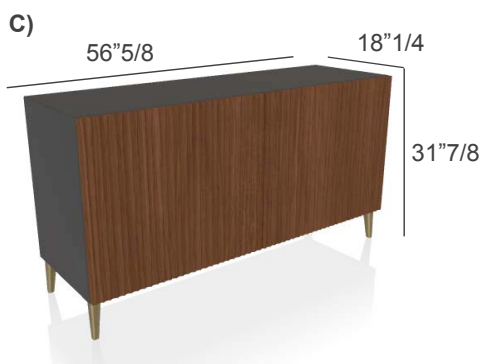

### Dimensions

A) Two-doors: 56"5/8W x 18"1/4D x 27"3/8H - Cod. 15.46

B) Three-doors: 85"W x 18"1/4D x 27"3/8H - Cod. 15.47

C) Two-doors: 56"5/8W x 18"1/4D x 31"7/8H - Cod. 15.48

D) Three-doors: 85"W x 18"1/4D x 31"7/8H - Cod. 15.49

#### Optional inside drawer:

- 23"1/4W x 16"1/8D x 7"1/2H
- With mirror front

#### Optional glass top:

- A) 56"5/8W x 17"3/8D x 1/4"H
- B) 85"W x 17"3/8D x 1/4"H