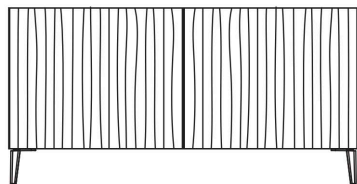

### *Description*

The Musa sideboard was designed as a symbol of Italian elegance and contemporary design, reflecting Bontempi Casa's ethos of combining superior craftsmanship with the demands of the modern lifestyle. It is a versatile piece, designed to complement different interiors by offering both beauty and functionality. This high-end sideboard received the prestigious German Design Award 2025 in the category 'Excellent Product Design – Furniture'. This recognition underlines Bontempi Casa's ongoing commitment to excellence in design, innovation and craftsmanship in the international furniture industry. Musa is not freestanding and wall fixing is recommended. Additionally, it offers an inside drawer and a transparent extra-clear glass top as optionals.

### *Finishes & Materials*

**Top & Sides:** Lacquered wood.  
**Doors:** Lacquered or Veneer wood.  
**Inside Shelves:** Clear glass.  
**Base or Legs:** Lacquered metal.

### Dimensions

A) Two-doors: 56"5/8W x 18"1/4D x 27"3/8H - Cod. 15.46

B) Three-doors: 85"W x 18"1/4D x 27"3/8H - Cod. 15.47

C) Two-doors: 56"5/8W x 18"1/4D x 31"7/8H - Cod. 15.48

D) Three-doors: 85"W x 18"1/4D x 31"7/8H - Cod. 15.49

#### Optional glass top:

- A) 56"5/8W x 17"3/8D x 1/4"H
- B) 85"W x 17"3/8D x 1/4"H