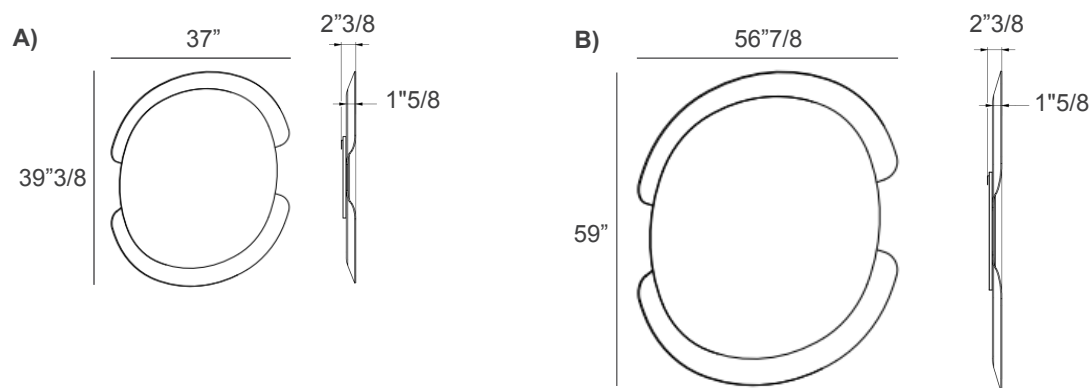

Peak

Design: Luca Roccadadria

Description

The line of the Peak mirror is surrounded by a remarkable curved profile in mirroring glass with soft angles, which serves as a frame, amplifying the refraction of light and creating a three dimensional and perspective effect of great visual impact. Peak is the result of an elegant creative experiment, which makes it a visually light and harmonious object in its solemn simplicity. Made in Italy.

Dimensions

A) 37"W x 2"3/8"D x 39"3/8"H - Cod. 09.45

B) 56"7/8"W x 2"3/8"D x 59"H - Cod. 09.46

Finishes & Materials

Frame: Mirrored Glass.