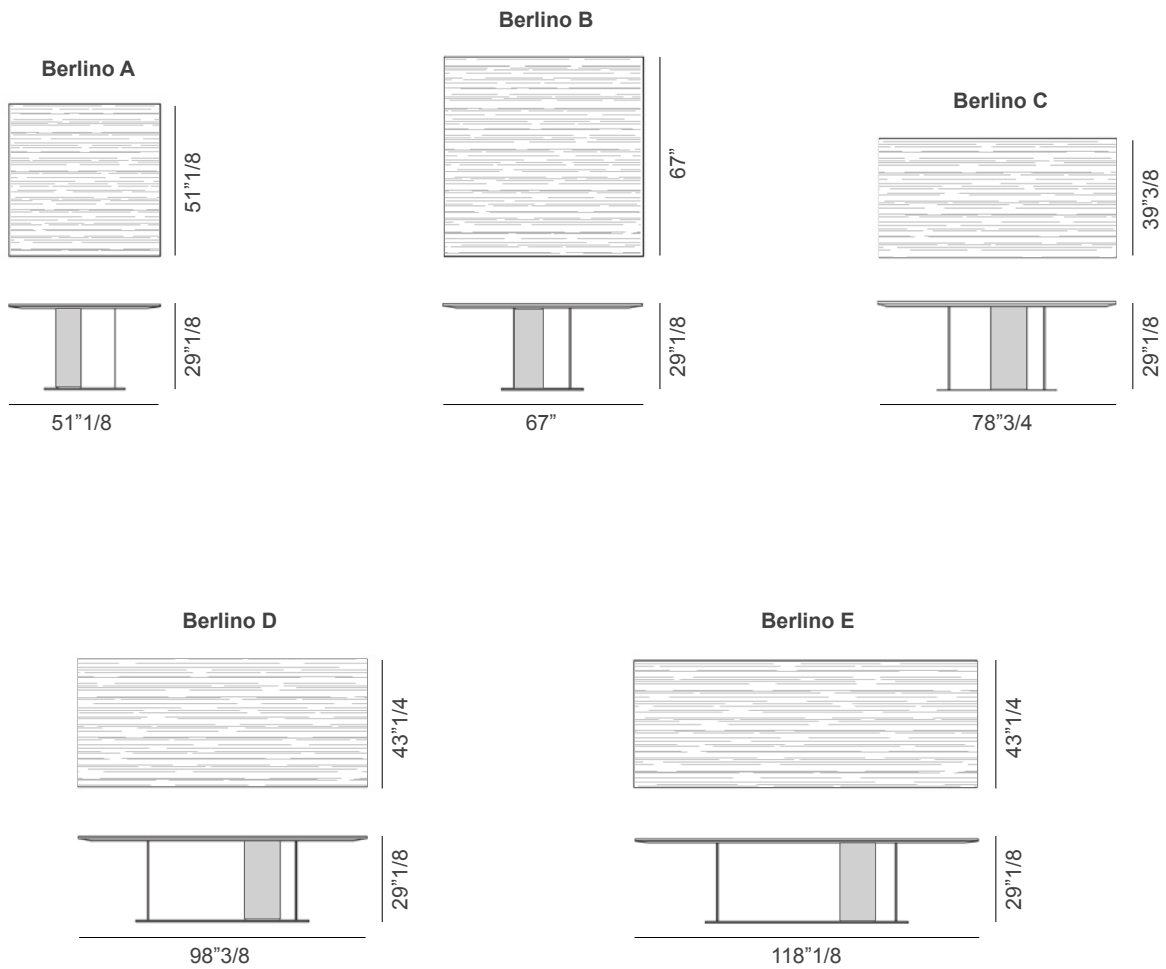

Berlino

Design: Bosco Fair

Description

A family of tables inspired by the Modern Movement, in particular by the formal rigour of Mies van der Rohe and the free compositions of Gerrit T. Rietveld, in the arrangement of the thin metal sheets at right angles that form the base.

Berlino

Dimensions

Berlino A: 51"1/8W x 51"1/8D x 29"1/8H

Berlino B: 67"W x 67"D x 29"1/8H

Berlino C: 78"3/4W x 39"3/8D x 29"1/8H

Berlino D: 98"3/8W x 43"1/4D x 29"1/8H

Berlino E: 118"1/8W x 43"1/4D x 29"1/8H

Berlino

Dimensions

Berlino Maxi F: 141³/₄W x 59"D x 29¹/₈H

Berlino Maxi G: 141³/₄W x 47¹/₄D x 29¹/₈H

Berlino Maxi H: 165³/₈W x 59"D x 29¹/₈H

Berlino Maxi I: 165³/₈W x 47¹/₄D x 29¹/₈H

Berlino Maxi F

Berlino Maxi G