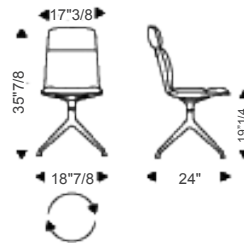

### Description

Kelly is a luxury Italian designer swiveling chair featuring a four-spoke base in polished aluminum or embossed lacquered aluminum in graphite (GFM69), pearl (GFM70), or black (GFM73). This contemporary Italian collection offers upholstery in fabric, synthetic leather, or soft leather as per sample card. The cover is fixed and non-removable. Made in Italy.

#### Technical information:

Swiveling chair with 4 spokes base in polished aluminium or in graphite, pearl or black embossed lacquered aluminium. Seat and back upholstered in fabric, synthetic leather or soft leather as per sample card. The cover is not removable.

### Dimensions

18"7/8W x 24"D x 35"7/8H  
Seat height: 19"1/4

19"5/8W x 24"D x 35"7/8H  
Seat height: 19"1/4