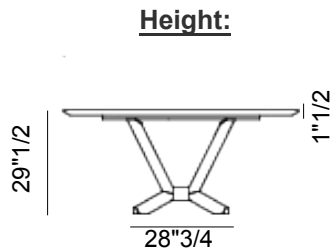

### **Technical Information:**

Round table with base in titanium (GFM11), bronze (GFM18), graphite (GFM69) or black (GFM73) embossed lacquered steel, Brushed Bronze or Brushed Grey. 5/8" thick top in clear or extra clear glass with bevelled edges. The top is laid on the base. Made in Italy.

### *Dimensions*

**Size A:** Ø63" x 29"1/2H

**Size B:** Ø70"7/8 x 29"1/2H

**Size A**

Ø63"

**Size B**

Ø70"7/8